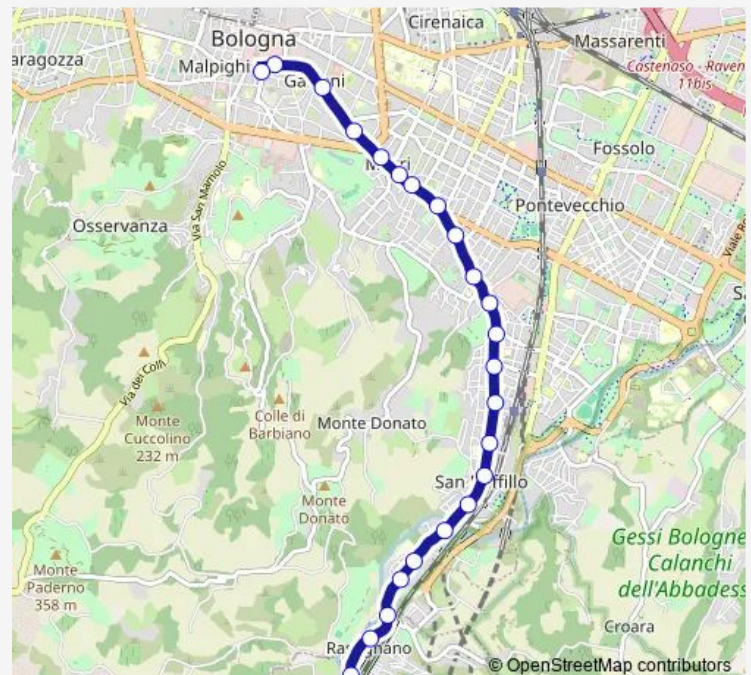

TOSCANA PIETRO DA ANZOLA

TOSCANA PAVESE 1

TOSCANA PAVESE 2

Route schedule

PIAZZA CAVOUR — RASTIGNANO

Monday 01:15-04:45

Tuesday —

Wednesday 01:15-04:45

Thursday 01:15-04:45

Friday 01:15-04:45

Saturday 01:15-04:45

Sunday 01:15-04:45

Route info

Direction: PIAZZA CAVOUR

Stops: 24

Trip Duration: 0 hour 22 min

N6 — N6: Notturmo

RASTIGNANO PALEOTTO

RASTIGNANO STAZIONE

RASTIGNANO

Direction

RASTIGNANO — PIAZZA CAVOUR

23 stops

[Open route schedule](#)