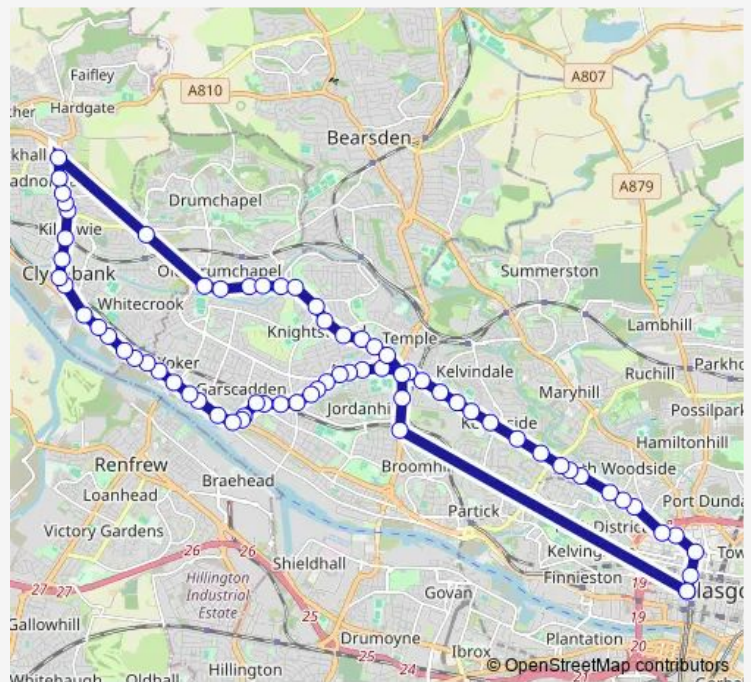

Bus N6

[Go to website](#)

Direction

Bothwell Street — Bothwell Street

70 stops

[Open route schedule](#)

Bothwell Street

West Regent Lane

Kersland Street

Saltoun Street

Horselethill Road

Glasgow Nuffield Hospital

Gartnavel Hospital

Whittingehame Drive

Cranborne Road

Ascot Avenue

00:45-03:45

Sunday

—

Route info

Direction: Bothwell Street

Stops: 70

Trip Duration: 0 hour 55 min

■ N6

BusMaps

Knightswood Road

Fire Station

Alderman Road

Laurel Park Gardens

Southbrae Drive

Queen Victoria Drive

Scotstounhill Station