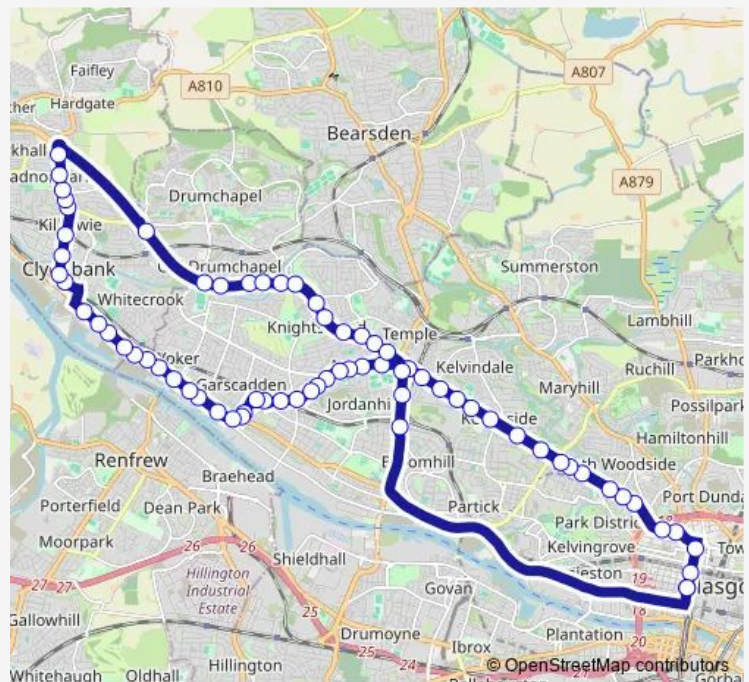

Bus N6

[Go to website](#)

Direction

Bothwell Street — Bothwell Street

70 stops

[Open route schedule](#)

Bothwell Street

West Regent Lane

Kersland Street

Saltoun Street

Horselethill Road

Glasgow Nuffield Hospital

Gartnavel Hospital

Whittingehame Drive

Cranborne Road

Ascot Avenue

Thursday —

Friday —

Saturday 00:45-03:45

Sunday 00:45-03:45

Route info

Direction: Bothwell Street

Stops: 70

Trip Duration: 0 hour 55 min

N6

Knightswood Road

Fire Station

Alderman Road

Laurel Park Gardens

Southbrae Drive

Queen Victoria Drive

Scotstounhill Station