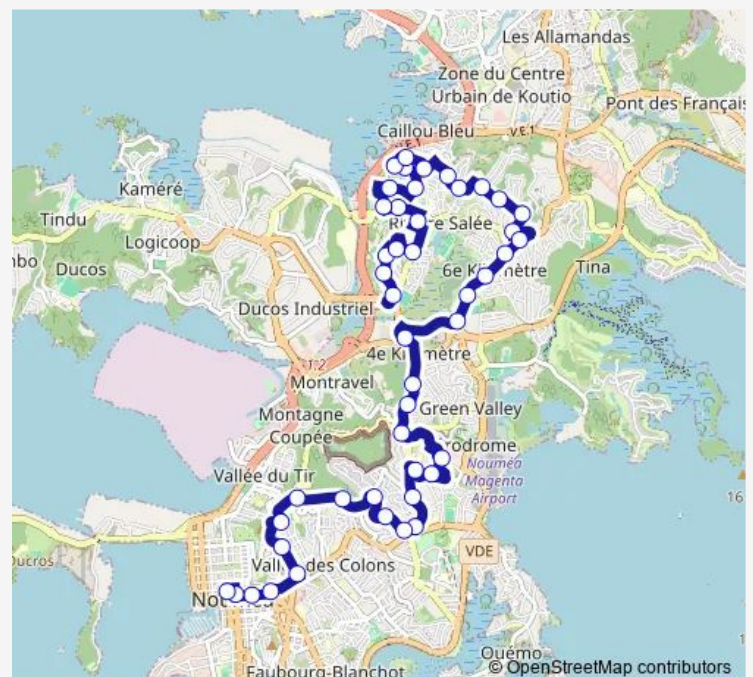

Direction

Place Moselle — Rond Point Bonaparte

45 stops

[Open route schedule](#)

Place Moselle

Victoire

Valbonne

Boulevard

Iekawe

Route schedule

Place Moselle — Rond Point Bonaparte

Monday 05:55-19:00

Tuesday 05:55-19:00

Wednesday —

Thursday —

Friday 05:55-19:00

Saturday 06:00-18:00

Sunday 07:00-17:00

Route info

Direction: Place Moselle

Stops: 45

Trip Duration: 0 hour 53 min

N6 — Riviere Salee / Magenta

Cimetiere

Wednesday —

Thursday —

Friday 05:00-18:05

Saturday 05:00-17:00

Sunday 06:00-16:00

Route info

Direction: Rond Point Bonaparte

Stops: 46