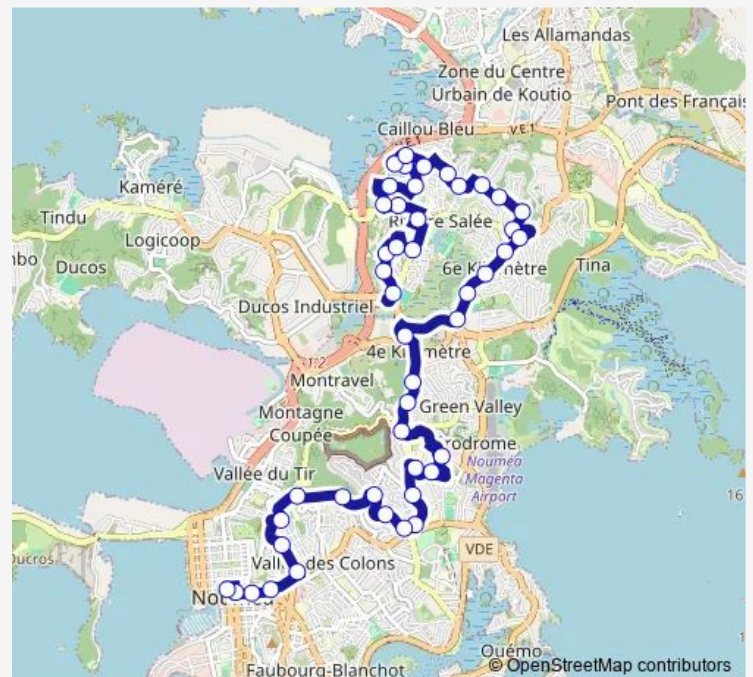

Iekawe

Route schedule

Place Moselle — Rond Point Bonaparte

Monday	05:55-19:00
Tuesday	05:55-19:00
Wednesday	05:55-19:00
Thursday	05:55-19:00
Friday	05:55-19:00
Saturday	06:00-18:00
Sunday	07:00-17:00

Route info

Direction: Place Moselle

Stops: 45

Trip Duration: 0 hour 53 min

N6 — Riviere Salee / Magenta

Cimetiere

Circulaire

Castellane

Buffon

Iekawe

Route schedule

Rond Point Bonaparte — Place Moselle

Monday 05:00-18:05

Tuesday 05:00-18:05

Wednesday 05:00-18:05

Thursday 05:00-18:05

Friday 05:00-18:05

Saturday 05:00-17:00

Sunday 06:00-16:00

Route info

Direction: Rond Point Bonaparte

Stops: 46

Trip Duration: 0 hour 49 min

Letocart

VAL Roda