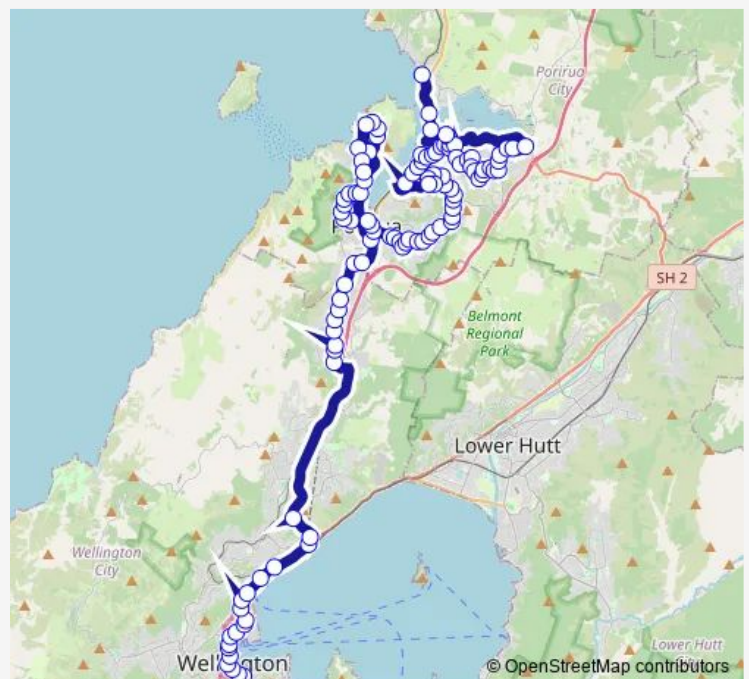

Hutt Road at Rangiora Avenue

Ngauranga - Hutt Road (opposite motorway)

Ngauranga Commercial Centre

Ngauranga Gorge (Kiwi Point)

Main Road Tawa at Sunrise Boulevard

Route schedule

Courtenay Place - Stop A — Plimmerton Shops (hail and ride)

Monday —

Tuesday —

Wednesday 00:40-03:00

Thursday —

Friday —

Saturday 00:40-03:00

Sunday 00:40-03:00

Route info

Direction: Courtenay Place - Stop A

Stops: 108

Trip Duration: 1 hour 20 min

Main Road Tawa at St Francis Xavier School

Main Road Tawa at Redwood Avenue

Main Road Tawa at Elena Place

Tawa Mall - Main Road (near 215)

Main Road Tawa (near 249)

Main Road Tawa opposite Mclellan Street

Main Road Tawa (near 337)

Kenepuru Drive at Raiha Street

Kenepuru Drive at Ambulance Drive

Kenepuru Drive at Bishop Viard College

Porirua Station - Stop A