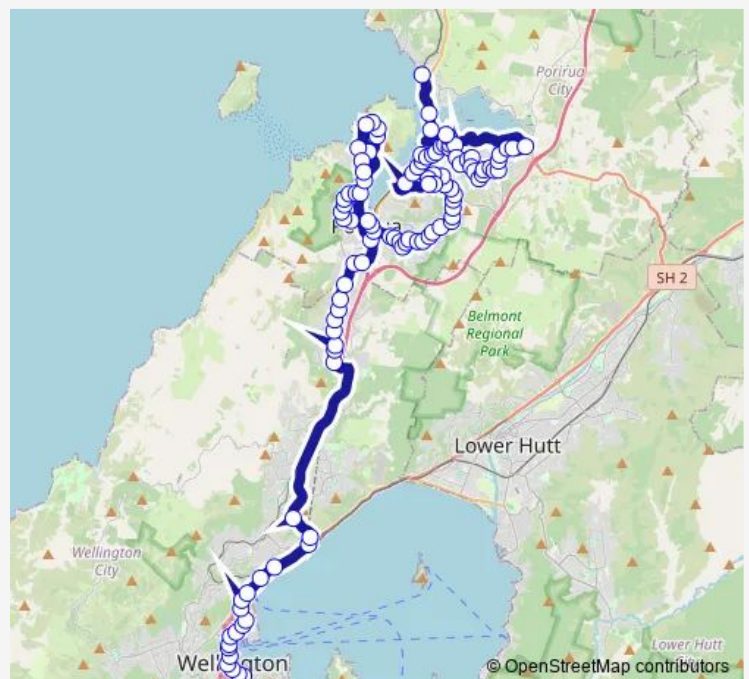

Hutt Road at Rangiora Avenue

Ngauranga - Hutt Road (opposite motorway)

Ngauranga Commercial Centre

Ngauranga Gorge (Kiwi Point)

Main Road Tawa at Sunrise Boulevard

Route schedule

Courtenay Place - Stop A — Plimmerton Shops (hail and ride)

Monday —

Tuesday —

Wednesday —

Thursday —

Friday —

Saturday 00:40-03:00

Sunday 00:40-03:00

Route info

Direction: Courtenay Place - Stop A

Stops: 108

Trip Duration: 1 hour 20 min

■ N6 — After Midnight (Wellington - Porirua - Whitby - Plimmerton)

Main Road Tawa at St Francis Xavier School

Main Road Tawa at Redwood Avenue

Kenepuru Drive at Bishop Viard College

Porirua Station - Stop A

Lyttelton Avenue at Ferry Place

Lyttelton Avenue at Kilkerran Place

Prosser Street (opposite 22)

Kotuku Street (near 13)

Kotuku Street (near 45)