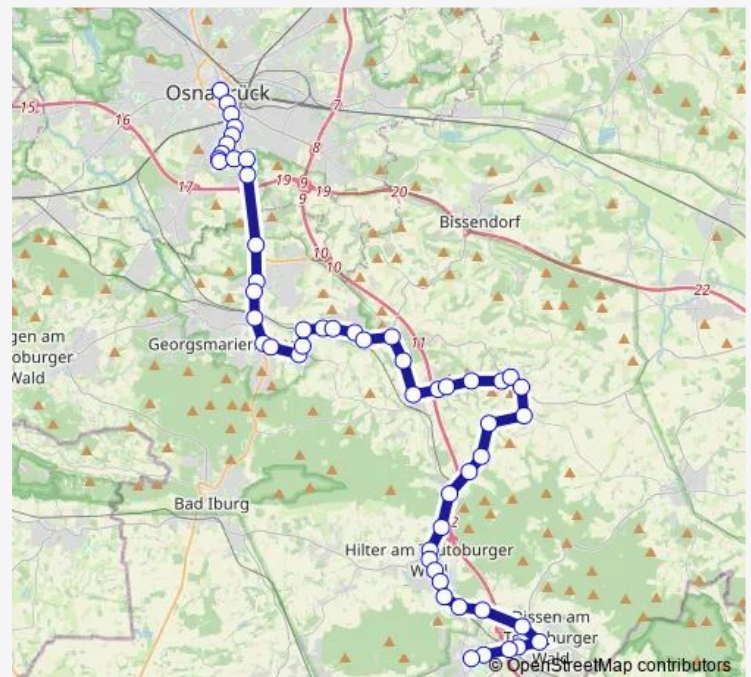

### Route schedule

Bad Rothenfelde Zob — Osnabrück Neumarkt

Monday	—
Tuesday	—
Wednesday	—
Thursday	—
Friday	25:02 <sup>+1</sup>
Saturday	25:02 <sup>+1</sup>
Sunday	—

### Route info

Direction: Bad Rothenfelde Zob

Stops: 52

Trip Duration: 0 hour 56 min

■ N6

BusMaps

Borgloh Am Sportplatz

Borgloh Schomecker