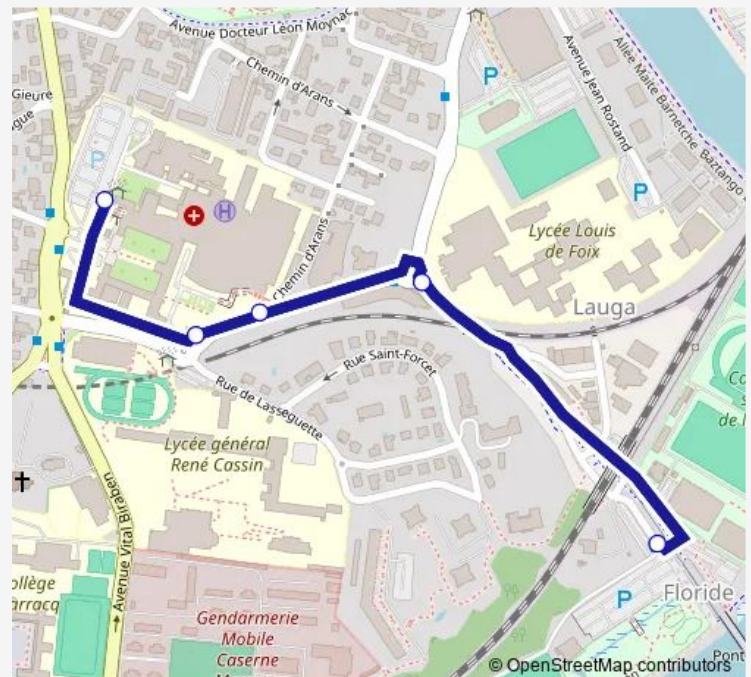

Bus N6 Bayonne Hôpital - Bayonne La Floride[Go to website](#)**Direction**

Hôpital — Floride

4 stops

[Open route schedule](#)

Hôpital

Cassin

Follereau

Floride

Sunday —

Route info

Direction: Hôpital

Stops: 4

Trip Duration: 0 hour 5 min

■ N6 — Bayonne Hôpital - Bayonne La Floride

BusMaps

Direction

Direction: Cassin

Stops: 3

Trip Duration: 0 hour 3 min

Direction

Floride — Hôpital

5 stops

[Open route schedule](#)

Floride

Wednesday 07:30-22:33

Thursday 07:30-22:33

Friday 07:30-22:33

Saturday —

Sunday —

Route info

Direction: Floride

Stops: 5