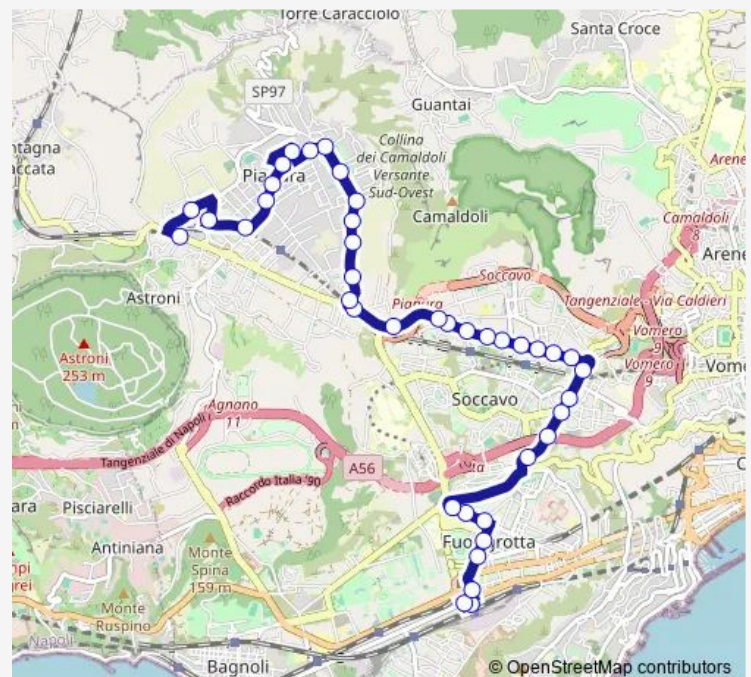

Epomeo

Epomeo - Bottazzi

Epomeo - Montagna Spaccata

Route schedule

Piazzale Tecchio — Montagna Spaccata

Monday	04:45-01:15 ⁺¹
Tuesday	04:45-01:15 ⁺¹
Wednesday	04:45-01:15 ⁺¹
Thursday	04:45-01:15 ⁺¹
Friday	04:45-01:15 ⁺¹
Saturday	04:45-01:15 ⁺¹
Sunday	04:45-01:15 ⁺¹

Route info

Direction: Piazzale Tecchio

Stops: 40

Trip Duration: 0 hour 28 min

N6

BusMaps

Montagna Spaccata-Poste

Montagna Spaccata-Cintia

Monday	05:13-01:48 ⁺¹
Tuesday	05:13-01:48 ⁺¹
Wednesday	05:13-01:48 ⁺¹
Thursday	05:13-01:48 ⁺¹
Friday	05:13-01:48 ⁺¹
Saturday	05:15-01:53 ⁺¹
Sunday	05:15-01:46 ⁺¹

Route info

Direction: Montagna Spaccata

Stops: 28