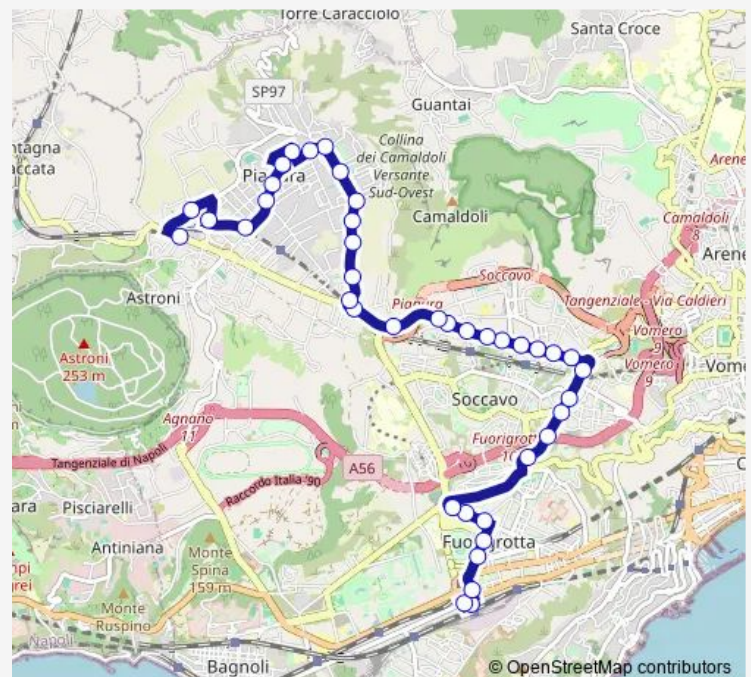

Epomeo

Epomeo - Bottazzi

Epomeo - Montagna Spaccata

Route schedule

Piazzale Tecchio — Montagna Spaccata

Monday	04:45-01:15 ⁺¹
Tuesday	04:45-01:15 ⁺¹
Wednesday	04:45-01:15 ⁺¹
Thursday	04:45-01:15 ⁺¹
Friday	04:45-01:15 ⁺¹
Saturday	04:45-01:15 ⁺¹
Sunday	04:45-01:15 ⁺¹

Route info

Direction: Piazzale Tecchio

Stops: 40

Trip Duration: 0 hour 33 min

N6

BusMaps

Montagna Spaccata-Poste

Montagna Spaccata-Cintia

Monday	05:13-01:48 ⁺¹
Tuesday	05:13-01:48 ⁺¹
Wednesday	05:13-01:48 ⁺¹
Thursday	05:13-01:48 ⁺¹
Friday	05:13-01:48 ⁺¹
Saturday	05:15-01:53 ⁺¹
Sunday	05:15-01:46 ⁺¹

Route info

Direction: Montagna Spaccata

Stops: 28