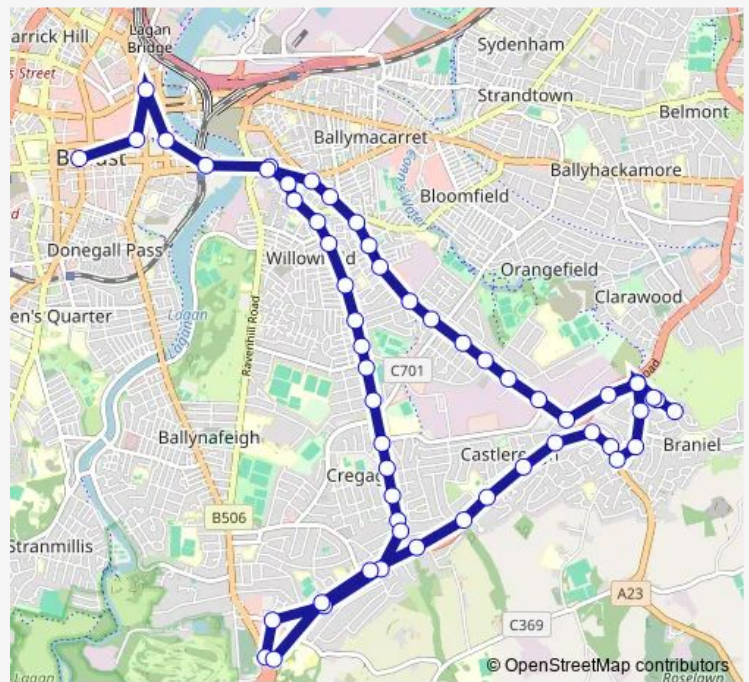

Queens Square

Waterfront

Lanyon Place [bus stop]

Albert Bridge

Mount Conference Centre

Woodstock Link

Isthmus Street

Willowfield

Cregagh Library

The Museum of Orange Heritage

Beechgrove Drive

Route schedule

Donegall Square West — Albertbridge

Monday —

Tuesday —

Wednesday —

Thursday —

Friday 24:45⁺¹

Saturday 24:45⁺¹

Sunday —

Route info

Direction: Donegall Square West

Stops: 56

Trip Duration: 0 hour 35 min

Stirling Avenue

Rochester Road

Clonduff Drive

Carncaver Road

Brentwood Park

Glenview Park

Ballygowan Road

Glen Road