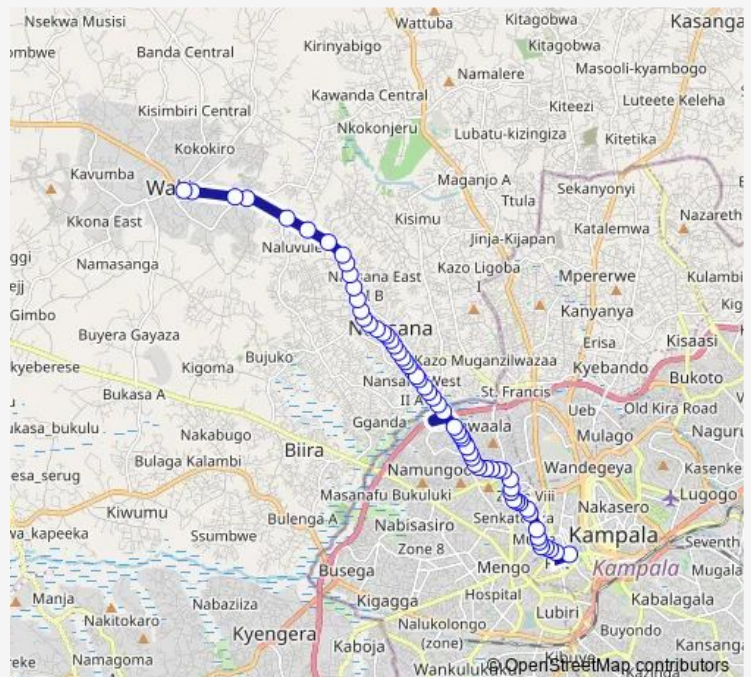

Bus Ic120 Namirembe Park-Wakiso

[Go to website](#)

Direction

Namirembe Park — Kobil Petro Station (Wakiso)

62 stops

[Open route schedule](#)

Namirembe Park

Kobil Bakuli Stage

Kobil Kasubi (Hoima Rd)

Petro City Namugoona

Wangi Market (Kasubi)

Route schedule

Namirembe Park — Kobil Petro Station (Wakiso)

Monday 06:30-19:00

Tuesday 06:30-19:00

Wednesday 06:30-19:00

Thursday 06:30-19:00

Friday 06:30-19:00

Saturday 06:30-19:00

Sunday 06:30-19:00

Route info

Direction: Namirembe Park

Stops: 62

Trip Duration: 1 hour 30 min