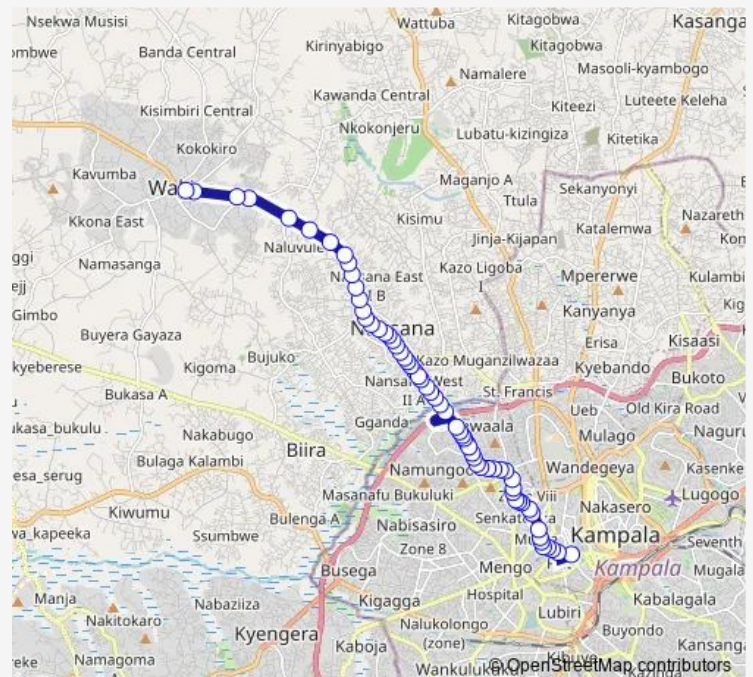

Bus IC120 Namirembe Park-Wakiso

[Go to website](#)

Direction

Namirembe Park — Kobil Petro Station (Wakiso)

62 stops

[Open route schedule](#)

Namirembe Park

Kobil Bakuli Stage

Kobil Kasubi (Hoima Rd)

Petro City Namugoona

Wangi Market (Kasubi)

Route schedule

Namirembe Park — Kobil Petro Station (Wakiso)

Monday 06:30-19:00

Tuesday 06:30-19:00

Wednesday 06:30-19:00

Thursday 06:30-19:00

Friday 06:30-19:00

Saturday 06:30-19:00

Sunday 06:30-19:00

Route info

Direction: Namirembe Park

Stops: 62

Trip Duration: 1 hour 22 min