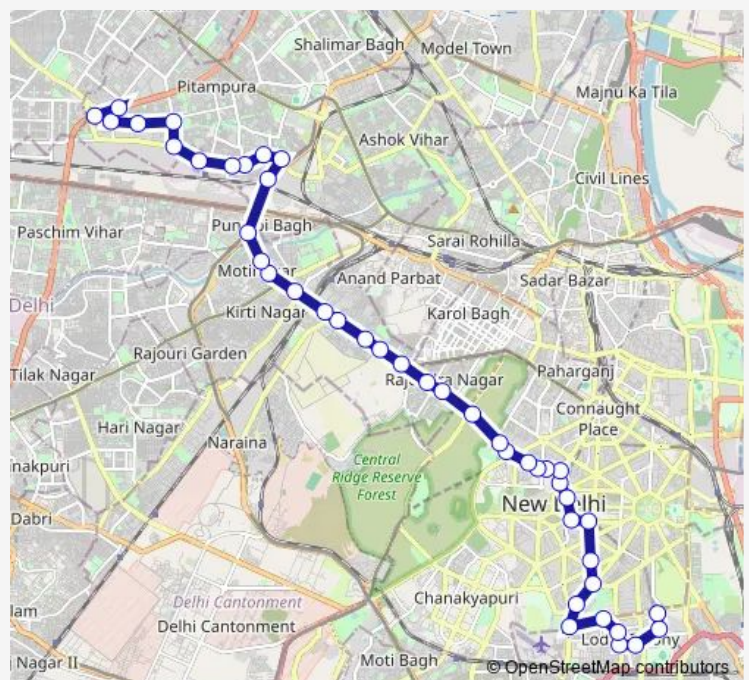

Talkatora Road

RML Hospital

Talkatora Stadium

Route schedule

Sunehari Pulla Depot / Jawahar Lal Nehru Stadium Terminal — West Enclave (Orr)

Monday 18:30-20:00

Tuesday 18:30-20:00

Wednesday 18:30-20:00

Thursday 18:30-20:00

Friday 18:30-20:00

Saturday 18:30-20:00

Sunday 18:30-20:00

Route info

Direction: Sunehari Pulla Depot / Jawahar Lal Nehru Stadium Terminal

Stops: 44

Trip Duration: 1 hour 34 min