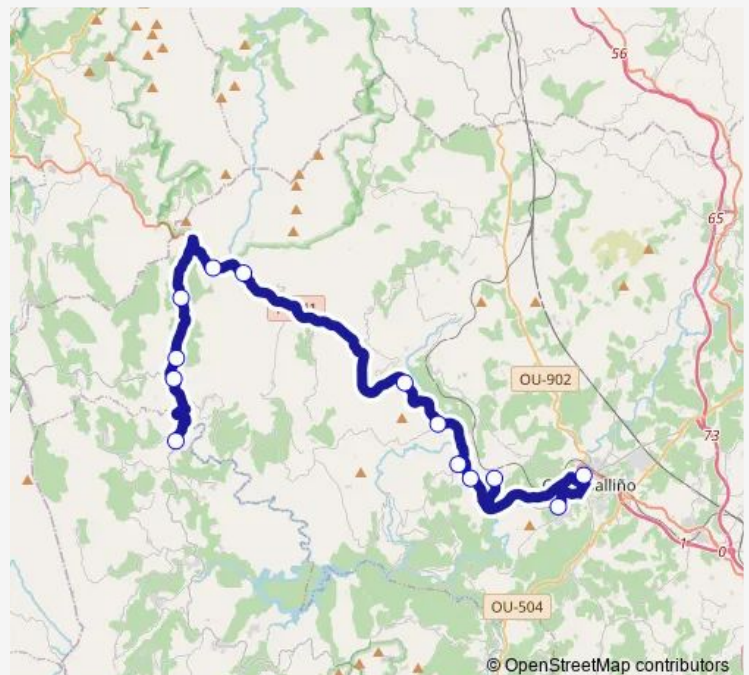

Beariz

Liñares

Route schedule

les Chamoso Lamas — Liñares

Monday	17:45
Tuesday	17:45
Wednesday	17:20
Thursday	14:45
Friday	12:20
Saturday	—
Sunday	—

Route info

Direction: les Chamoso Lamas

Stops: 13

Trip Duration: 1 hour 0 min

■ Xg684003 — Liñares-IES Chamoso Lamas

BusMaps

Direction

Liñares — Ies Chamoso Lamas

13 stops

[Open route schedule](#)

Liñares

Franza (estrada)

Cibreiro (estrada)

Carballiño E.A.

Ies Chamoso Lamas

Route schedule

Liñares — Ies Chamoso Lamas

Monday	07:30
Tuesday	07:30
Wednesday	07:30
Thursday	07:30
Friday	07:30
Saturday	—
Sunday	—

Route info

Direction: Liñares

Stops: 13

Trip Duration: 1 hour 0 min

Xg684003 Bus time schedules and route maps are available in an offline PDF at busmaps.com. Use the busmaps.com website to see live bus times, train schedule or subway schedule, and step-by-step directions for all public transit in Boboras