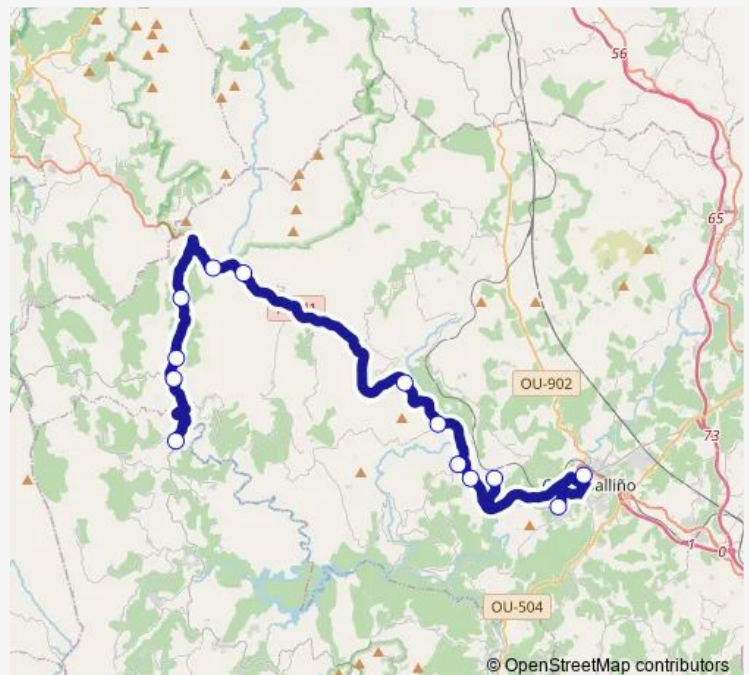

Beariz

Liñares

**Route schedule**

les Chamoso Lamas — Liñares

Monday	17:45
Tuesday	17:45
Wednesday	17:20
Thursday	14:45
Friday	12:20
Saturday	—
Sunday	—

**Route info**

Direction: les Chamoso Lamas

Stops: 13

Trip Duration: 1 hour 0 min

**XG684003 — Liñares-IES Chamoso Lamas****BusMaps**

## Direction

Liñares — Ies Chamoso Lamas

13 stops

[Open route schedule](#)

Liñares  
Beariz  
Muradás  
Lebozán  
As Ventelas (estrada)  
Regueiro  
Nogueira DE Abaixo  
Brués (estrada)  
Almuzara (Marquesiña)  
Franza (estrada)  
Cibreiro (estrada)  
Carballiño E.A.  
Ies Chamoso Lamas

## Route info

Direction: Liñares

Stops: 13

Trip Duration: 1 hour 0 min

XG684003 Bus time schedules and route maps are available in an offline PDF at [busmaps.com](https://busmaps.com). Use the [busmaps.com](https://busmaps.com) website to see live bus times, train schedule or subway schedule, and step-by-step directions for all public transit in Boboras