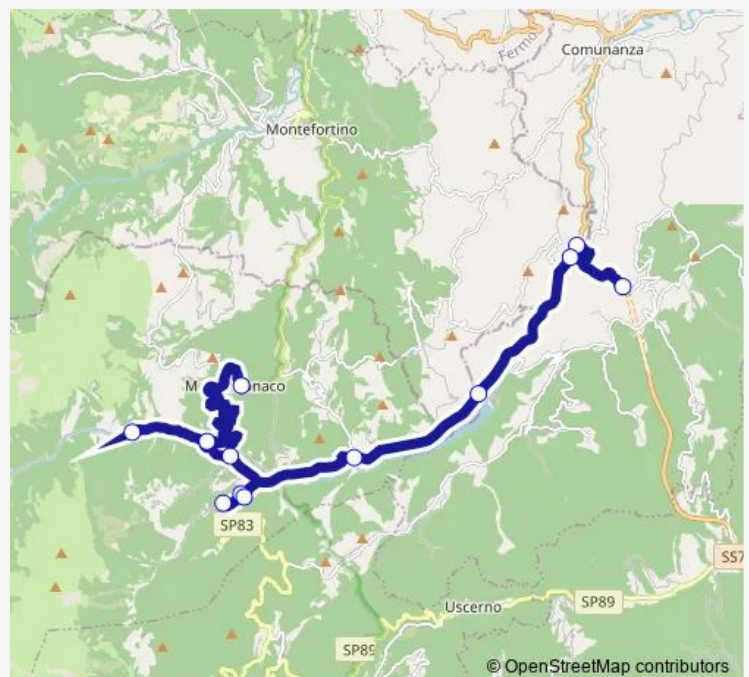

Friday 14:48

Saturday 14:48

Sunday —

Route info

Direction: Bivio Croce DI Casale

Stops: 12

Trip Duration: 0 hour 22 min

Bus time schedules and route maps are available in an offline PDF at busmaps.com. Use the busmaps.com website to see live bus times, train schedule or subway schedule, and step-by-step directions for all public transit in Montemonaco