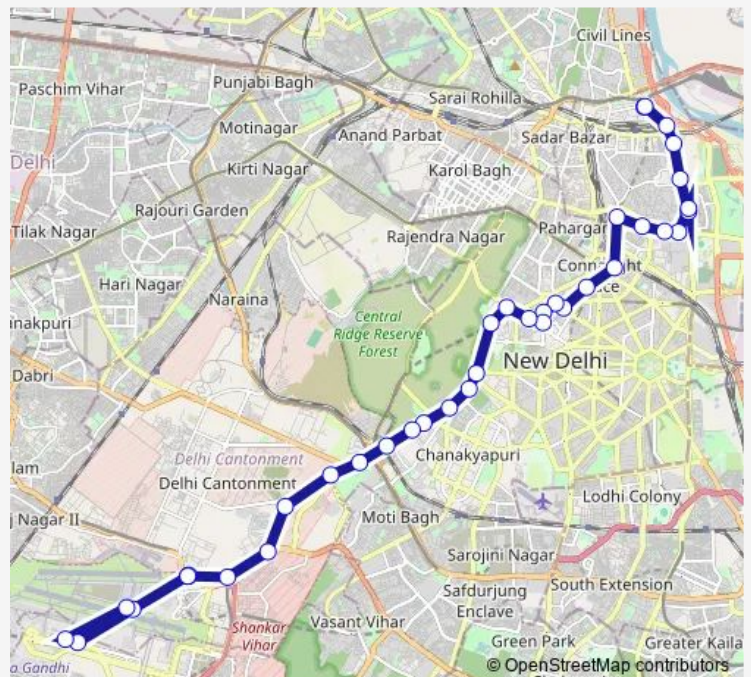

RML Hospital

Talkatora Stadium Garden

Sardar Patel Road Xing (11 Murti)

Route schedule

Isbt Kashmere Gate (Lothian Road) — IGI Terminal 3

Monday 00:05-23:55

Tuesday 00:05-23:55

Wednesday 00:05-23:55

Thursday 00:05-23:55

Friday 00:05-23:55

Saturday 00:05-23:55

Sunday 00:05-23:55

Route info

Direction: Isbt Kashmere Gate (Lothian Road)

Stops: 38

Trip Duration: 1 hour 36 min