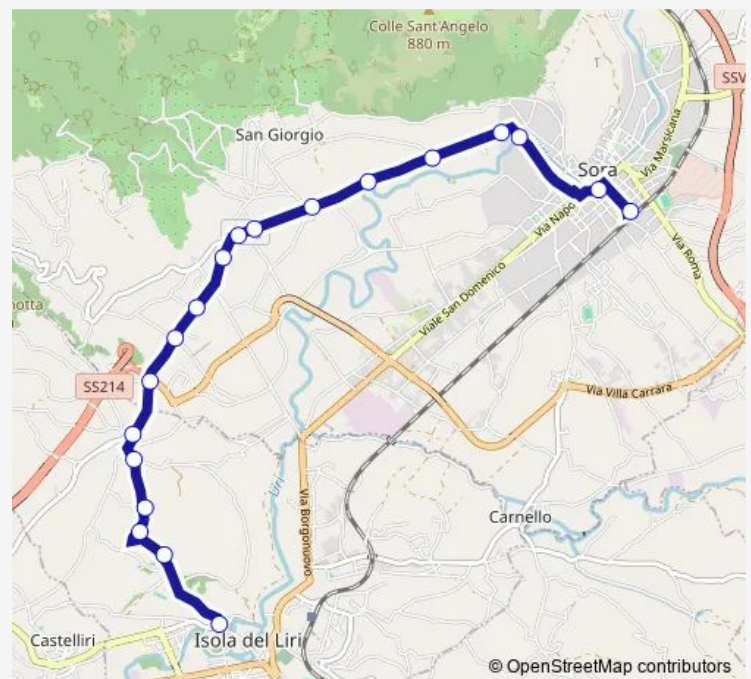

Direction

ISOLA LIRI | Largo Bottaro # f7819 — Sora | Stazione FS # f5890

19 stops

[Open route schedule](#)

ISOLA LIRI | Largo Bottaro # f7819

ISOLA LIRI | Via Selva Via Calcara Fontanino # f7820

ISOLA LIRI | Via Selva, 202 # f7821

ISOLA LIRI | Via Selva Via Fontanelle # f7822

ISOLA LIRI | Via Selva Via Forlì # f7823

ISOLA LIRI | Via Romana Castelliri Via Selva # f7859

SORA | Svincolo Superstrada # f7825

SORA | Via Romana Selva Via Felci # f7826

Route schedule

ISOLA LIRI | Largo Bottaro # f7819 — Sora | Stazione FS # f5890

Monday 14:05

Tuesday 14:05

Wednesday 14:05

Thursday 14:05

Friday 14:05

Saturday 14:05

Sunday —

Route info

Direction: ISOLA LIRI | Largo Bottaro # f7819

Stops: 19

Trip Duration: 0 hour 17 min

Isola del Liri - Sora # Ar020d

Bus time schedules and route maps are available in an offline PDF at busmaps.com. Use the busmaps.com website to see live bus times, train schedule or subway schedule, and step-by-step directions for all public transit in Sora