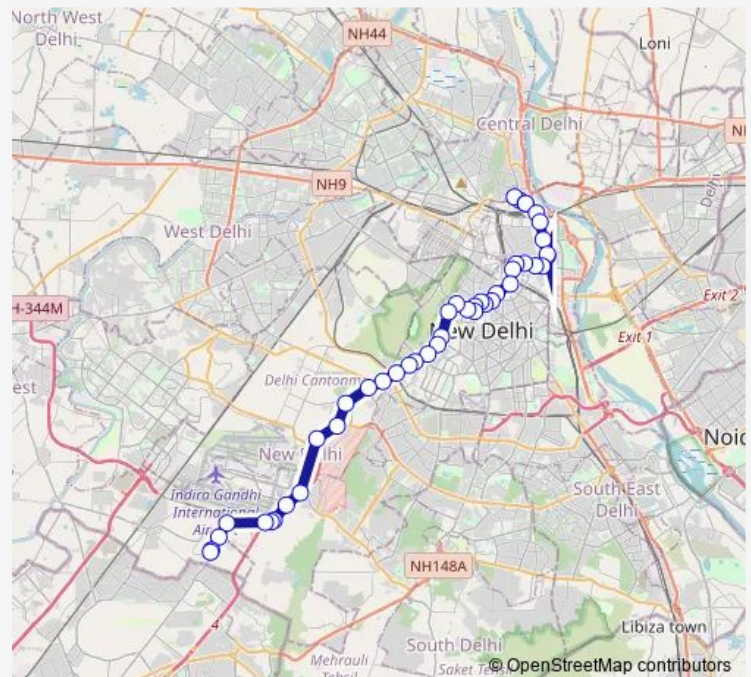

### Route schedule

Isbt Kashmere Gate Terminal — Kapashera Border

Monday 00:45-23:55

Tuesday 00:45-23:55

Wednesday 00:45-23:55

Thursday 00:45-23:55

Friday 00:45-23:55

Saturday 00:45-23:55

### Route info

Direction: Isbt Kashmere Gate Terminal

Stops: 44

Trip Duration: 1 hour 47 min

0729(NS)Up

Talkatora Road

RML Hospital

Talkatora Stadium Garden