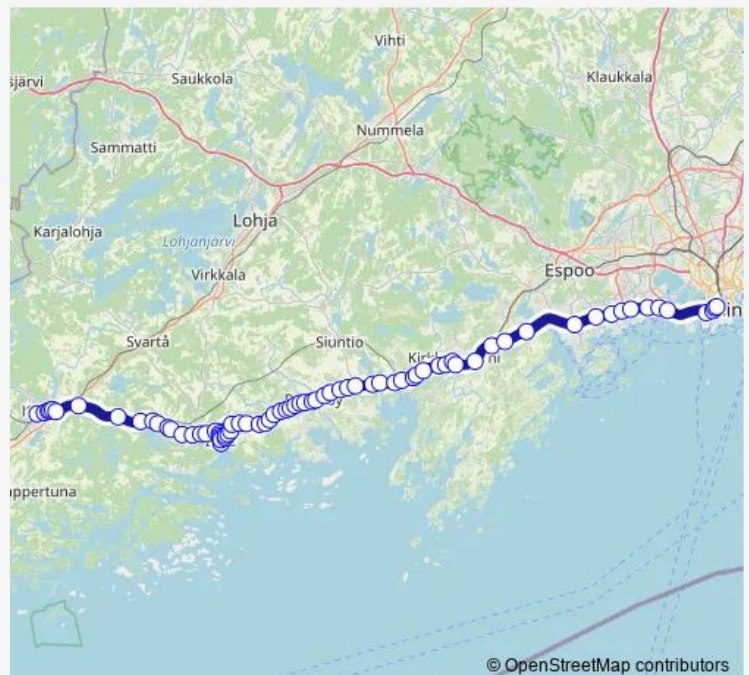

Thursday 16:40-22:10

Friday 16:40-22:10

Saturday 16:40-22:10

Sunday 16:40-22:10

Route info

Direction: 3

Stops: 74

Trip Duration: 1 hour 25 min

192m — Karjaa - Inkoo - Helsinki

Inkoo

Inkoon Apteekki I

Skatudden I

Rosvokuja P

Dal I

Smeds P

Tähtelä th I