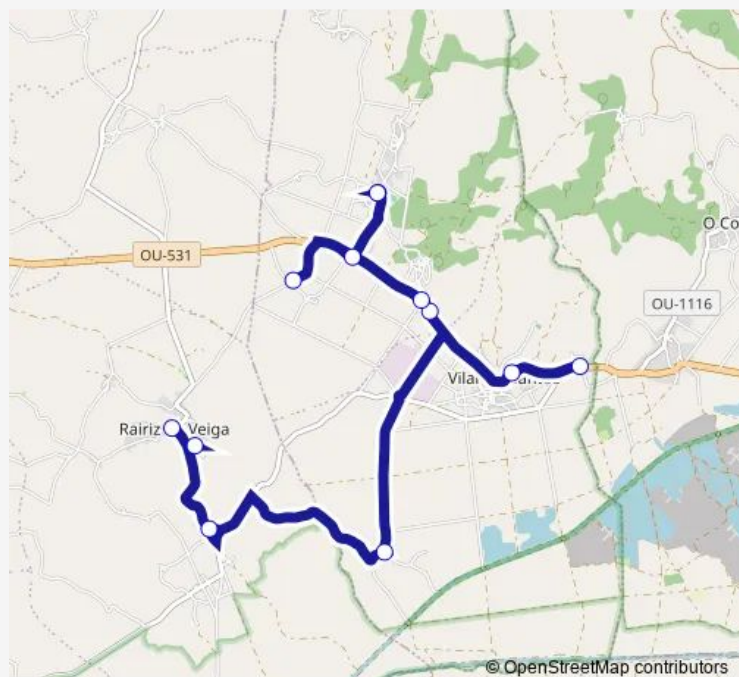

Bus XG611020 Outeiro (parque)-Rairiz de Veiga (centro)

[Go to website](#)**Direction**

Outeiro (Parque) — Rairiz DE Veiga (Centro)

12 stops

[Open route schedule](#)

Outeiro (Parque)

Parada DE Outeiro (Pobo)

Ceip Carlos CID Arregui

Rairiz DE Veiga (Centro)

Route schedule

Outeiro (Parque) — Rairiz DE Veiga (Centro)

Monday	09:05
Tuesday	09:05
Wednesday	09:05
Thursday	09:05
Friday	09:05
Saturday	—
Sunday	—

Route info

Direction: Outeiro (Parque)

Stops: 12

Trip Duration: 0 hour 21 min

■ XG611020 — Outeiro (parque)-Rairiz de Veiga (centro)

Direction

Rairiz DE Veiga (Centro) — Outeiro (Parque)

12 stops

[Open route schedule](#)

Route info

Direction: Rairiz DE Veiga (Centro)

Stops: 12

Trip Duration: 0 hour 21 min

XG611020 Bus time schedules and route maps are available in an offline PDF at busmaps.com. Use the busmaps.com website to see live bus times, train schedule or subway schedule, and step-by-step directions for all public transit in Rairiz de Veiga