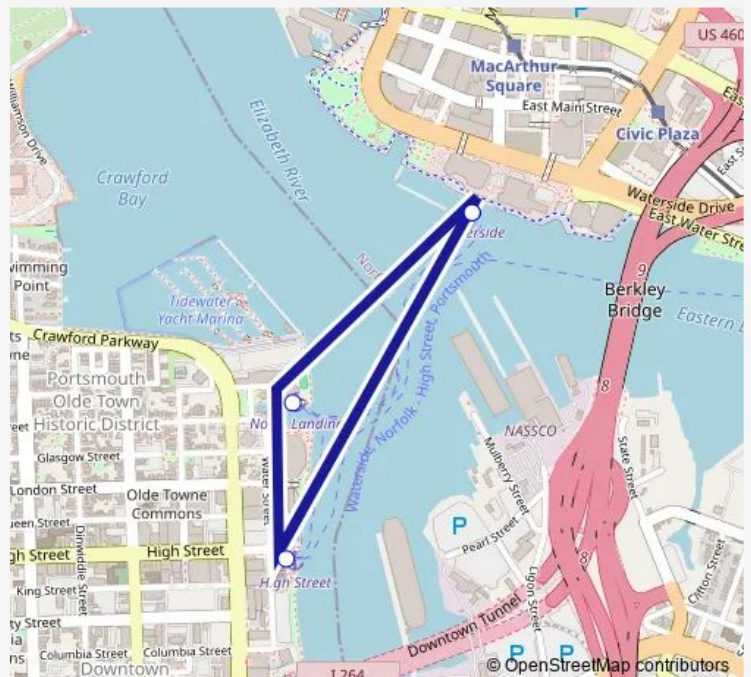

Ferry 090 Elizabeth River Ferry

[Go to website](#)

Direction

Ferry Stop - Waterside — Ferry Stop - Waterside

4 stops

[Open route schedule](#)

Ferry Stop - Waterside

Ferry Stop - High St

Ferry Stop - North Landing

Ferry Stop - Waterside

Route schedule

Ferry Stop - Waterside — Ferry Stop - Waterside

Monday	05:30-21:45
Tuesday	05:30-21:45
Wednesday	05:30-21:45
Thursday	05:30-21:45
Friday	05:30-23:45
Saturday	10:15-23:45
Sunday	10:00-21:45

Route info

Direction: Ferry Stop - Waterside

Stops: 4

Trip Duration: 0 hour 30 min

090 — Elizabeth River Ferry

090 Ferry time schedules and route maps are available in an offline PDF at busmaps.com. Use the busmaps.com website to see live bus times, train schedule or subway schedule, and step-by-step directions for all public transit in Portsmouth