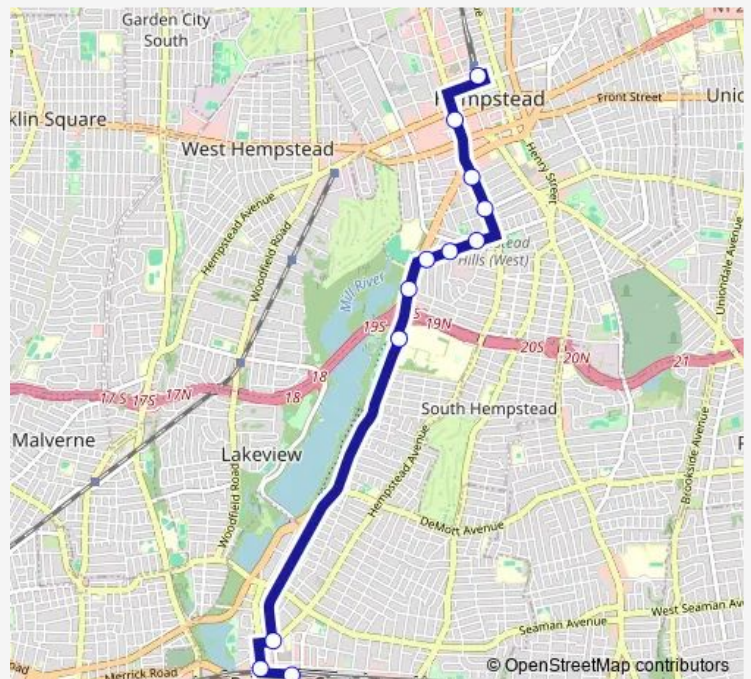

S Franklin Ave + Grove St

S Franklin Ave Opp Cruickshank Ave

W Graham Ave + Laurel Ave

W Graham Ave + Rose Ave

W Graham Ave + Mason Ave

Peninsula Blvd Opp W Marshall St

Mercy Med Ctr / Village

N Village Ave & Randall Ave

Friday 06:00-18:45

Saturday —

Sunday —

Route info

Direction: (arr.) Hemp TC / Bays 6-10

Stops: 12

Trip Duration: 0 hour 18 min

MMCS — Mercy Medical Shuttle

Direction

Rockville Centre Sta — (arr.) Hemp TC / West

14 stops

[Open route schedule](#)

Rockville Centre Sta

Washington Ave / N Centre

Randall Av / Village

Mercy Med Ctr / Village

Thursday	06:20-18:20
----------	-------------

Friday	06:20-18:20
--------	-------------

Saturday	—
----------	---

Sunday	—
--------	---

Route info

Direction: Rockville Centre Sta

Stops: 14

Trip Duration: 0 hour 18 min