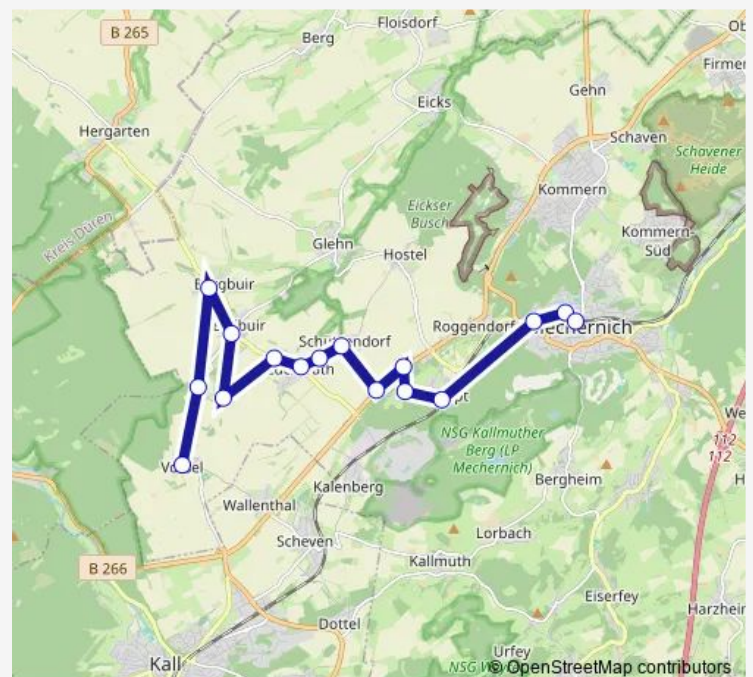

Mechernich Strempt Post

Mechernich Bf

Mechernich Röntgeninstitut

Mechernich Stiftsweg

Route schedule

Mechernich Voissel Voißel — Mechernich Stiftsweg

Monday 06:02-19:42

Tuesday 06:02-19:42

Wednesday 06:02-19:42

Thursday 06:02-19:42

Friday 06:02-19:42

Saturday 07:42-19:42

Sunday 08:32-18:42

Route info

Direction: Mechernich Voissel Voißel

Stops: 16

Trip Duration: 0 hour 30 min

Direction

Mechernich Stiftsweg — Mechernich Voissel Voißel

16 stops

[Open route schedule](#)

Mechernich Stiftsweg

Mechernich Röntgeninstitut

Mechernich Bf

Tuesday 07:12-21:12

Wednesday 07:12-21:12

Thursday 07:12-21:12

Friday 07:12-21:12

Saturday 07:12-21:12

Sunday 10:12-20:12

Route info

Direction: Mechernich Stiftsweg