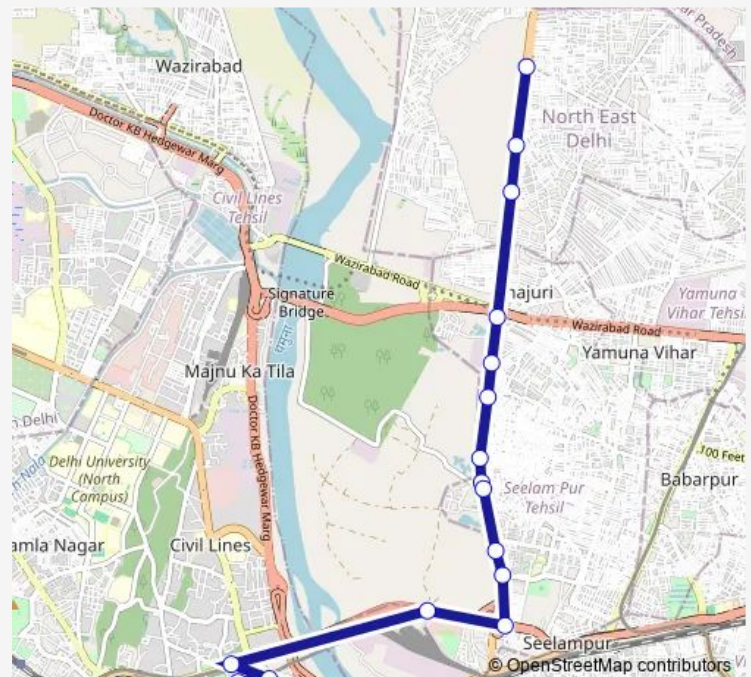

Bus 255down

[Go to website](#)

Direction

Sabhapur Crossing — Mori Gate Terminal

16 stops

[Open route schedule](#)

Sabhapur Crossing

Delhi Police Training School

Kaithwara

Shastri Park

Shyam Giri Mandir

Isbt Nityanand Marg

Isbt Kashmere Gate (Lothian Road)

Mori Gate Terminal

Route schedule

Sabhapur Crossing — Mori Gate Terminal

Monday 06:30-20:15

Tuesday 06:30-20:15

Wednesday 06:30-20:15

Thursday 06:30-20:15

Friday 06:30-20:15

Saturday 06:30-20:15

Sunday 06:30-20:15

Route info

Direction: Sabhapur Crossing

Stops: 16

Trip Duration: 0 hour 41 min

255down

255down Bus time schedules and route maps are available in an offline PDF at busmaps.com. Use the busmaps.com website to see live bus times, train schedule or subway schedule, and step-by-step directions for all public transit in Delhi