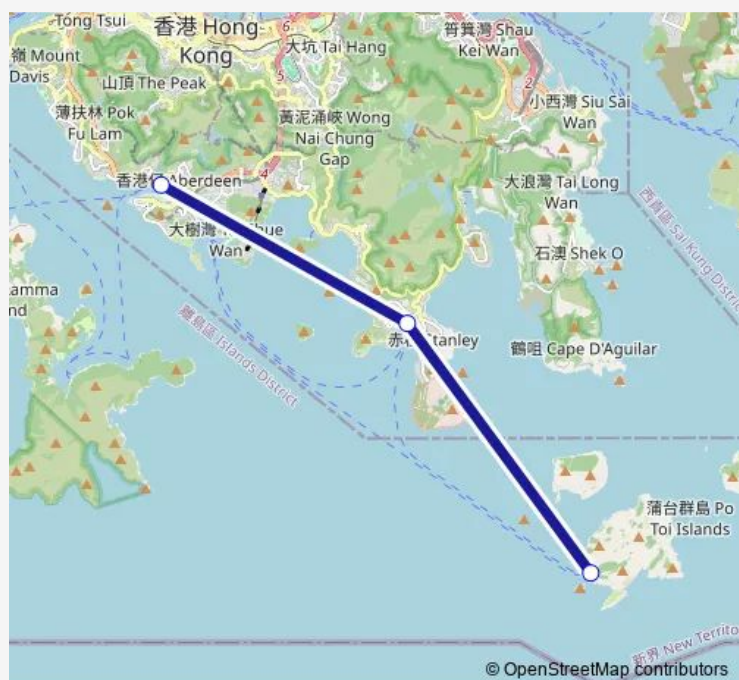

## Ferry Aberdeen/Stanley - PO TOI Island

[Go to website](#)

### Direction

Aberdeen|Pontoon at Aberdeen Promenade — Po Toi Island

3 stops

[Open route schedule](#)

Aberdeen|Pontoon at Aberdeen Promenade

Stanley (Blake Pier)

Po Toi Island

### Route schedule

Aberdeen|Pontoon at Aberdeen Promenade — Po Toi Island

Monday	—
Tuesday	10:00
Wednesday	—
Thursday	10:00
Friday	10:00
Saturday	10:00
Sunday	—

### Route info

Direction: Aberdeen|Pontoon at Aberdeen Promenade

Stops: 3

Trip Duration: 0 hour 50 min

■ Aberdeen/Stanley - PO TOI Island

Ferry time schedules and route maps are available in an offline PDF at [busmaps.com](https://busmaps.com). Use the [busmaps.com](https://busmaps.com) website to see live bus times, train schedule or subway schedule, and step-by-step directions for all public transit in Aberdeen