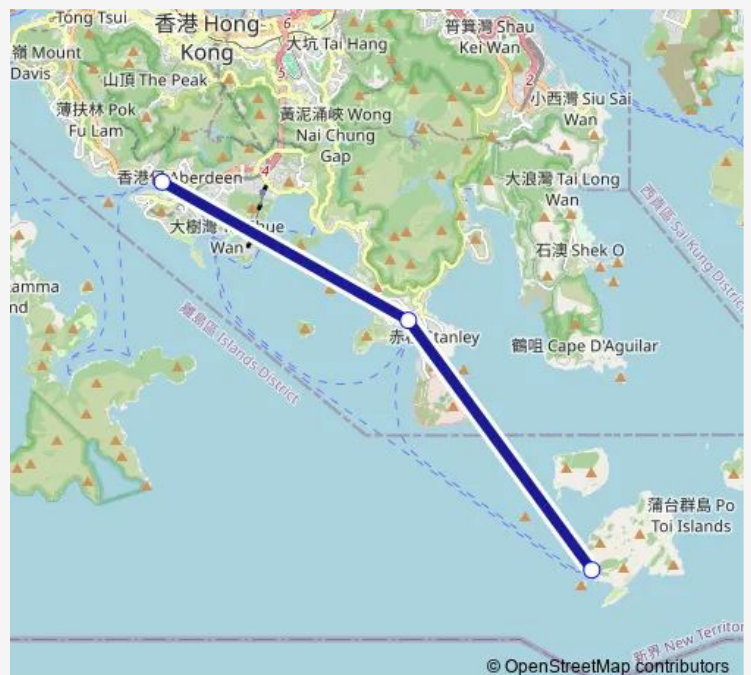

Ferry Aberdeen/Stanley - PO TOI Island

[Go to website](#)

Direction

Aberdeen|Pontoon at Aberdeen Promenade — Po Toi Island

3 stops

[Open route schedule](#)

Aberdeen|Pontoon at Aberdeen Promenade

Stanley (Blake Pier)

Po Toi Island

Route schedule

Aberdeen|Pontoon at Aberdeen Promenade — Po Toi Island

Monday	—
Tuesday	10:00
Wednesday	—
Thursday	10:00
Friday	10:00
Saturday	10:00
Sunday	—

Route info

Direction: Aberdeen|Pontoon at Aberdeen Promenade

Stops: 3

Trip Duration: 0 hour 50 min

■ Aberdeen/Stanley - PO TOI Island

Ferry time schedules and route maps are available in an offline PDF at busmaps.com. Use the busmaps.com website to see live bus times, train schedule or subway schedule, and step-by-step directions for all public transit in Aberdeen