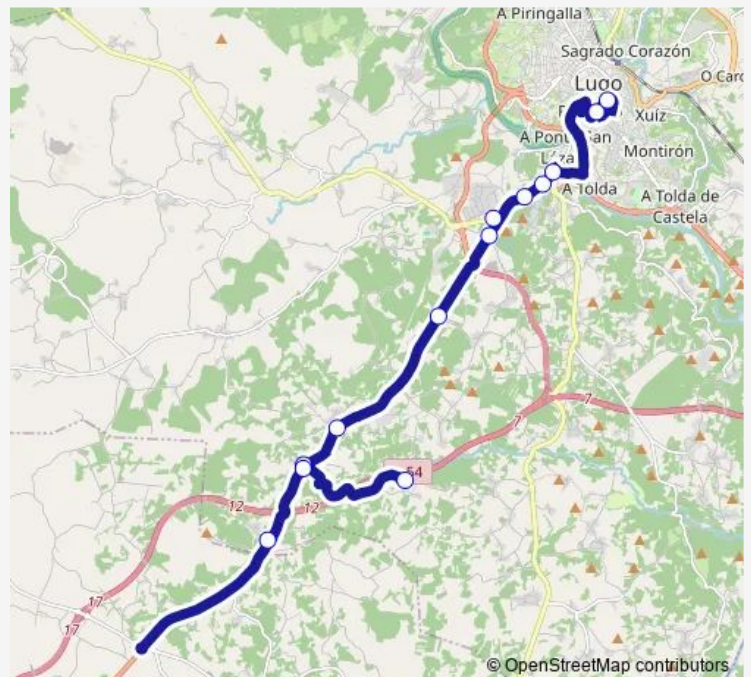

Friday 07:50

Saturday —

Sunday —

Route info

Direction: Monte DE Meda

Stops: 13

Trip Duration: 0 hour 45 min

■ Xg890012 — Lugo E.A.-Monte de Meda

BusMaps

Direction

Lugo E.A. — Monte DE Meda

13 stops

[Open route schedule](#)

Lugo E.A.

IES Lucus Augusti

Empalme Portomarín

Lamas

Monte DE Meda

Route schedule

Lugo E.A. — Monte DE Meda

Monday	14:30
Tuesday	14:30
Wednesday	14:15
Thursday	14:15
Friday	14:15
Saturday	—
Sunday	—

Route info

Direction: Lugo E.A.

Stops: 13