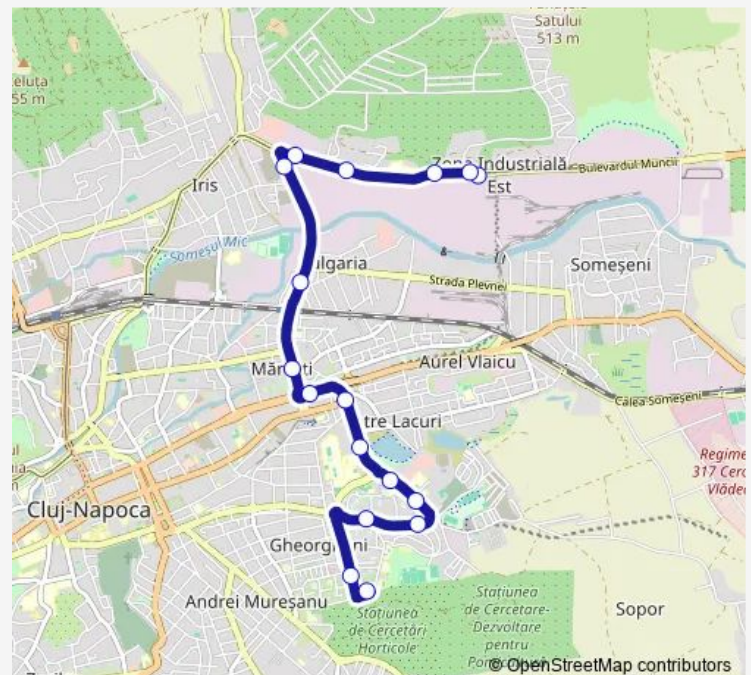

## Bus 48 Aleea Baisoara - B-dul Muncii

[Go to website](#)

### Direction

Băioara — ERS CUG S.

17 stops

[Open route schedule](#)

Băioara

Băia

Herculane

Borsec Sud

### Route schedule

Băioara — ERS CUG S.

Monday 05:03-22:35

Tuesday 05:03-22:35

Wednesday 05:03-22:35

Thursday 05:03-22:35

Friday 05:03-22:35

Saturday 05:40-22:10

### Route info

Direction: Băioara

Stops: 17

Trip Duration: 0 hour 31 min