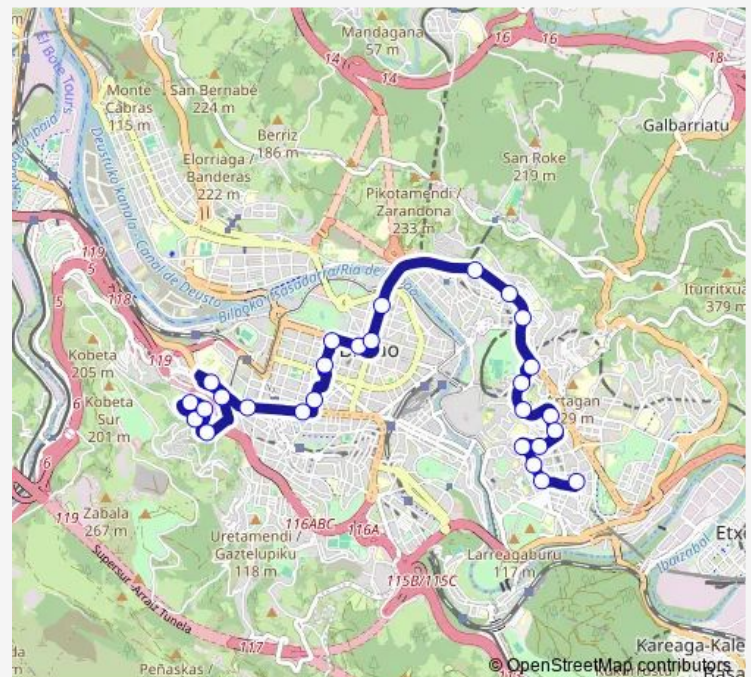

Thursday 06:20-22:20

Friday 06:20-22:20

Saturday 06:30-22:10

Sunday 07:00-22:00

Route info

Direction: Iturriaga 58

Stops: 23

Trip Duration: 0 hour 41 min

48 — Santutxu - Lezeaga

Auntzetxeta 7

Lezeaga 25

Direction

Lezeaga 25 — Iturriaga 58

27 stops

[Open route schedule](#)

Lezeaga 25

Route schedule

Lezeaga 25 — Iturriaga 58

Monday 06:15-22:30

Tuesday 06:15-22:30

Wednesday 06:15-22:30

Thursday 06:15-22:30

Friday 06:15-22:30

Saturday 06:25-22:40

Sunday 06:55-22:45

Route info

Direction: Lezeaga 25

Stops: 27

Trip Duration: 0 hour 37 min

Santutxu 48

Iturriaga 58

48 Bus time schedules and route maps are available in an offline PDF at busmaps.com. Use the busmaps.com website to see live bus times, train schedule or subway schedule, and step-by-step directions for all public transit in Bilbao