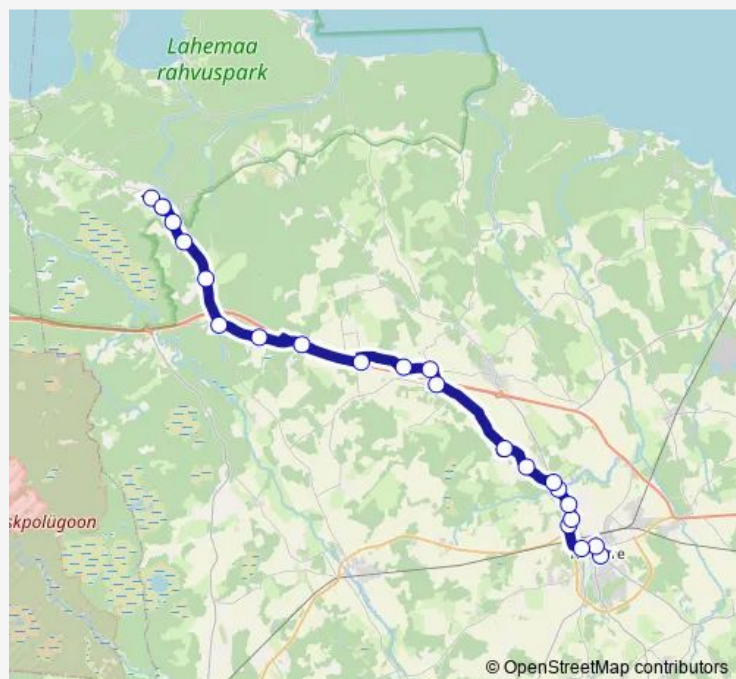

### Route schedule

Rakvere bussijaam — Palmse mõis

Monday 06:05-17:20

Tuesday 06:05-17:20

Wednesday 06:05-17:20

Thursday 06:05-17:20

Friday 06:05-17:20

Saturday 08:50-12:05

### Route info

Direction: Rakvere bussijaam

Stops: 23

Trip Duration: 0 hour 45 min

Oruveski tee

Palmse mõis