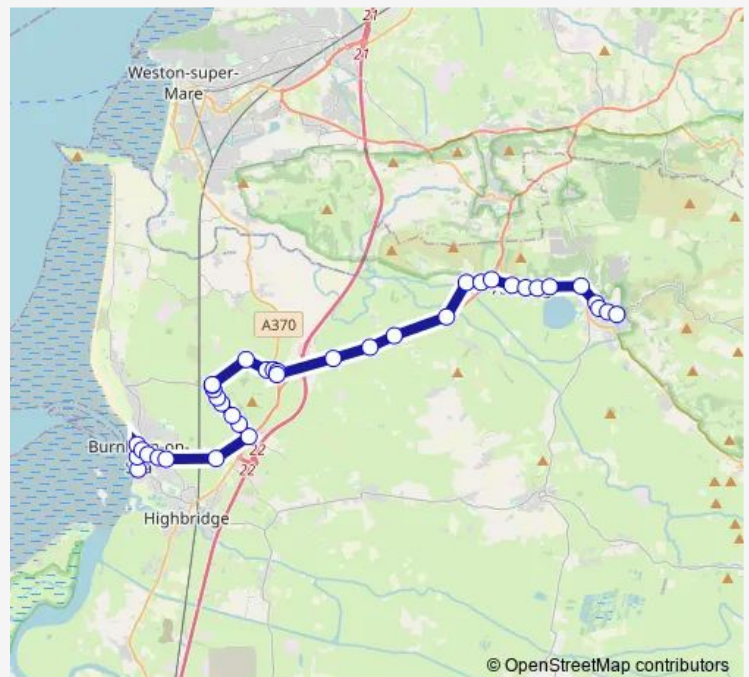

Thursday —

Friday 10:00-13:30

Saturday —

Sunday —

Route info

Direction: Tweentown

Stops: 35

Trip Duration: 0 hour 41 min

Rosewood Inn

Westmans Estate

Hospital

Swimming Pool

Sea View Road

Vicarage Street

Old Pier Tavern

Direction

Wednesday —

Thursday —

Friday 09:25-14:15

Saturday —

Sunday —

Route info

Direction: Old Pier Tavern

Stops: 37