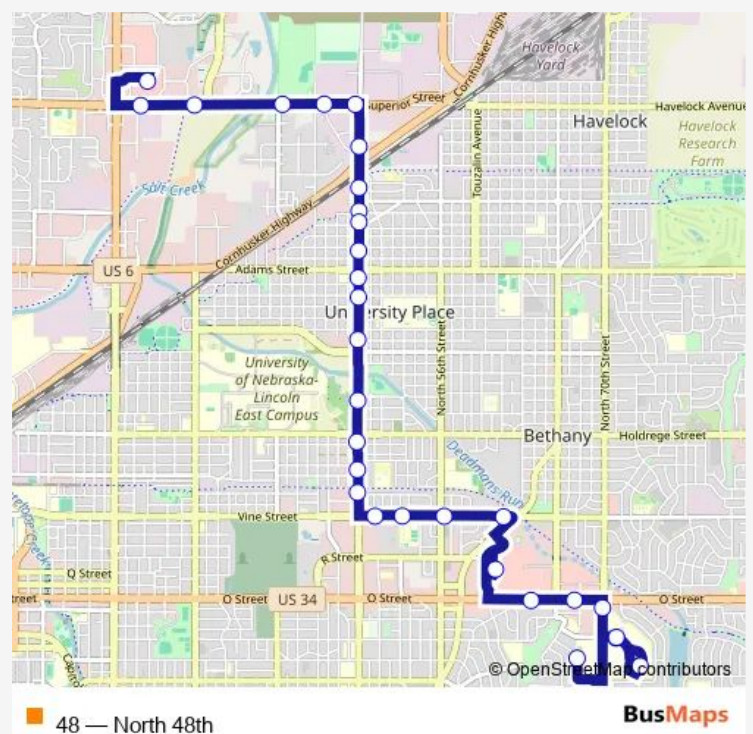

Vine Street & North 56th Street, Se

Route schedule

Walmart - 27th & Superior Street — CHI Health St Elizabeth, W

Monday 06:25-19:25

Tuesday 06:25-19:25

Wednesday 06:25-19:25

Thursday 06:25-19:25

Friday 06:25-19:25

Saturday 07:25-17:25

Sunday —

Route info

Direction: Walmart - 27th & Superior Street

Stops: 30

Trip Duration: 0 hour 29 min

48 — North 48th

Vine Street & Trenridge Road, Se

Gateway Mall

O Street & 63rd Street, Se

O Street & South 68th Street, Sw

South 70th Street & O Street, Sw

Victory Park Drive & Honor Drive, Sw

Aging Partners

Victory Park Drive & Honor Drive, Nw

CHI Health St Elizabeth, W

Direction

CHI Health St Elizabeth, W — Walmart - 27th & Superior Street

27 stops

[Open route schedule](#)

CHI Health St Elizabeth, W

CHI Health St Elizabeth & L Street

South 70th Street & Victory Park Drive, Ne