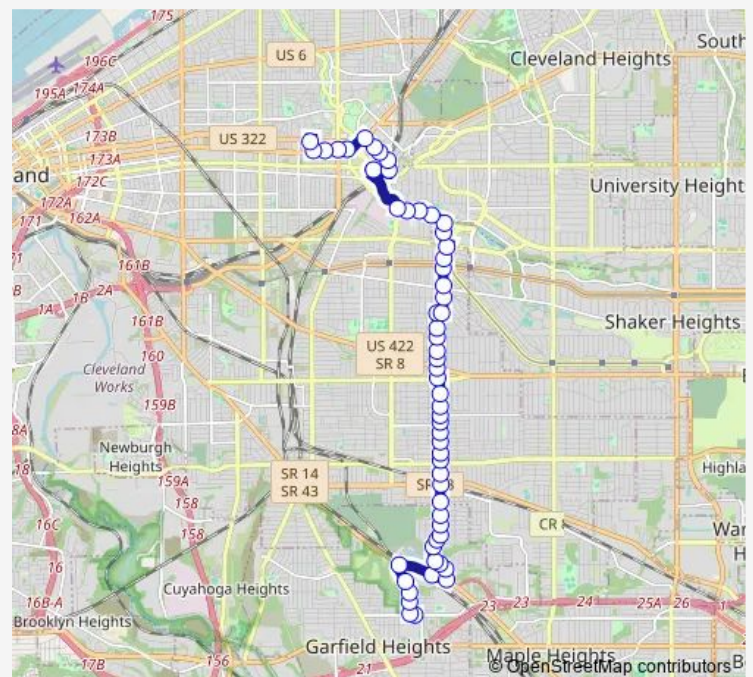

### Route schedule

Marymount Hospital Layover — E 93RD ST & CHESTER AV LAYOVER 2

Monday 03:23-02:23<sup>+1</sup>

Tuesday 03:23-02:23<sup>+1</sup>

Wednesday 03:23-02:23<sup>+1</sup>

Thursday 03:23-02:23<sup>+1</sup>

### Route info

Direction: Marymount Hospital Layover

Stops: 57

Trip Duration: 0 hour 41 min

48 — East 131

E 131st ST & Glendale Av

E 131st ST & Southview Av

E 131ST ST & HORNER AV

E 131st ST & Bartlett Av

E 131st ST & Holburn Av

E 131st ST & Lambert Av

UNION AV & E 130TH ST

E 130th ST & Kinsman Rd

E 130th ST & Metcalf Av

3311 E 130th St

E 130th ST & Abell Av

Henry ST & Edgepark Dr

Henry ST & MC Cracken Rd

MCCRACKEN RD & E 126TH ST

Marymount Hospital Layover

48 Bus time schedules and route maps are available in an offline PDF at [busmaps.com](https://busmaps.com). Use the [busmaps.com](https://busmaps.com) website to see live bus times, train schedule or subway schedule, and step-by-step directions for all public transit in Cleveland