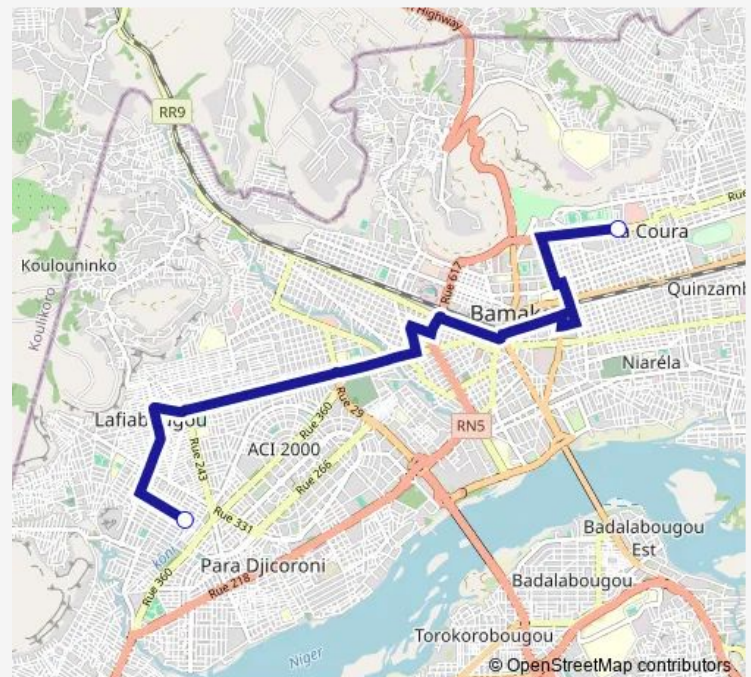

Plateau Carré

Flamboyant

Pharmacie Fata

Route schedule

Lafiabougou Terminus — Carrefour

Monday 05:00

Tuesday 05:00

Wednesday 05:00

Thursday 05:00

Friday 05:00

Saturday 05:00

Sunday 05:00

Route info

Direction: Lafiabougou Terminus

Stops: 33

Trip Duration: 1 hour 14 min

■ 48 — Sotrama 48 : Carrefour des jeunes ⇌ Lafiabougou

Cimetière Chrétien

Samaba Tournant

Centre Culturel Islamique

Vox Da

Bar Mali Da

Siraba Bléni

Kalaka Djilan Yoro

Ex-Imacy

2eme Da

Station

Poutouelda

Carrefour

Direction

Suguni Koura — Lafiabougou Terminus

2 stops