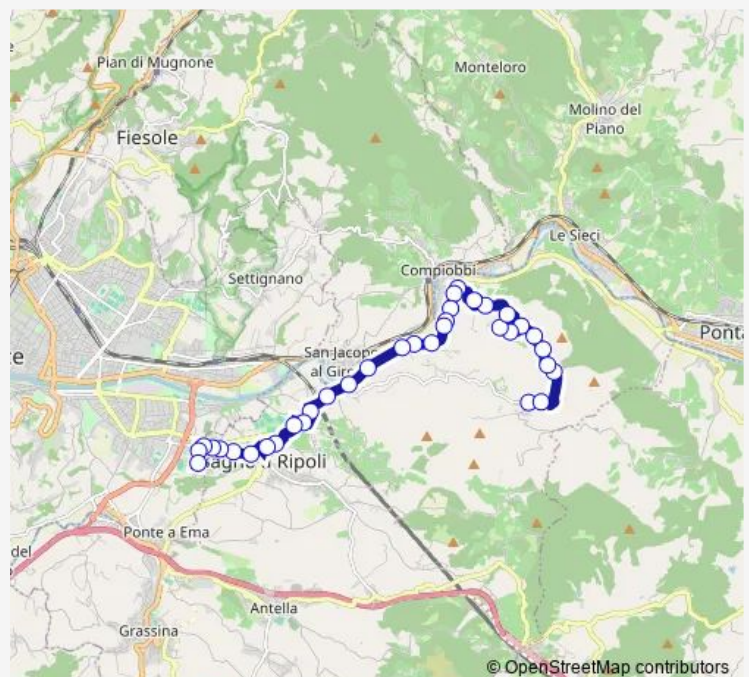

### Route schedule

Villamagna — Sorgane

Monday 06:25-19:01

Tuesday 06:25-19:01

Wednesday 06:25-19:01

Thursday 06:25-19:01

Friday 06:25-19:01

Saturday 06:25-19:01

### Route info

Direction: Villamagna

Stops: 35

Trip Duration: 0 hour 28 min

48 — Sorgane-Villamagna

Di Rosano 04

Candeli 02

Bagno A Ripoli Di Rimaggio 04

## Route info

Direction: Sorgane

Stops: 31

Trip Duration: 0 hour 29 min

Case Di San Romolo

San Romolo 17

Turrita

San Romolo 21