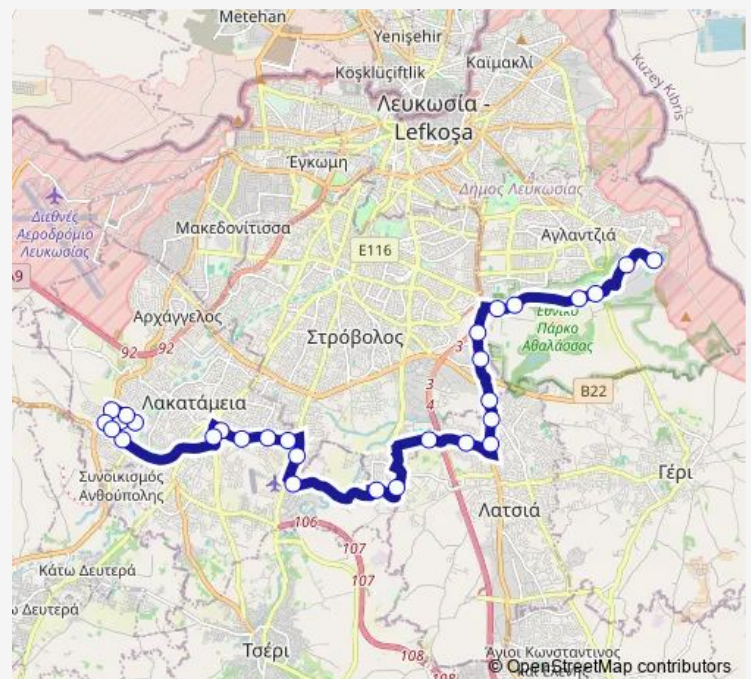

Ave. Tseriou - Ippokratous

Ippokratous - Frygias

Ippokratous - Kappadokias

Ippokratous - Themistokleus

Agiou Dimitrianou - Iliodorou

Route schedule

University of Cyprus - North Campus Entrance — Ave. Agiou Georgiou - Sporadon

Monday 07:10-21:10

Tuesday 07:10-21:10

Wednesday 07:10-21:10

Thursday 07:10-21:10

Friday 07:10-21:10

Saturday 07:10-21:10

Sunday 07:10-21:10

Route info

Direction: University of Cyprus - North Campus Entrance

Stops: 29

Trip Duration: 0 hour 50 min

48 — Anthoupoli - Univ. of Cyprus

Orfeos - Areos

Ave. Agiou Georgiou - Elpidos

Sporadon 2

Kasou - Aigaiou

Lakatameia Elementary School D Agios Neofytos 2

Kykladon - Aigaiou

Kykladon - Agiou Georgiou Avenue 1

Ave. Agiou Georgiou - Sporadon

Direction

Ave. Agiou Georgiou - Sporadon — University of Cyprus - North Campus Entrance