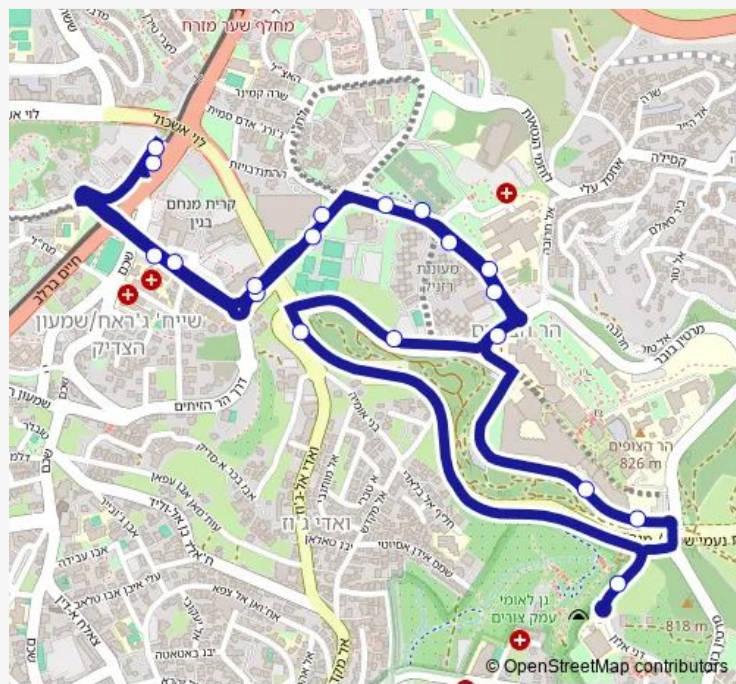

Friday 08:05-13:10

Saturday —

Sunday 05:30-23:20

Route info

Direction: תחנת רכבת קלה גבעת התחמושת

Stops: 19

Trip Duration: 0 hour 20 min

48 Bus time schedules and route maps are available in an offline PDF at busmaps.com. Use the busmaps.com website to see live bus times, train schedule or subway schedule, and step-by-step directions for all public transit in Jerusalem