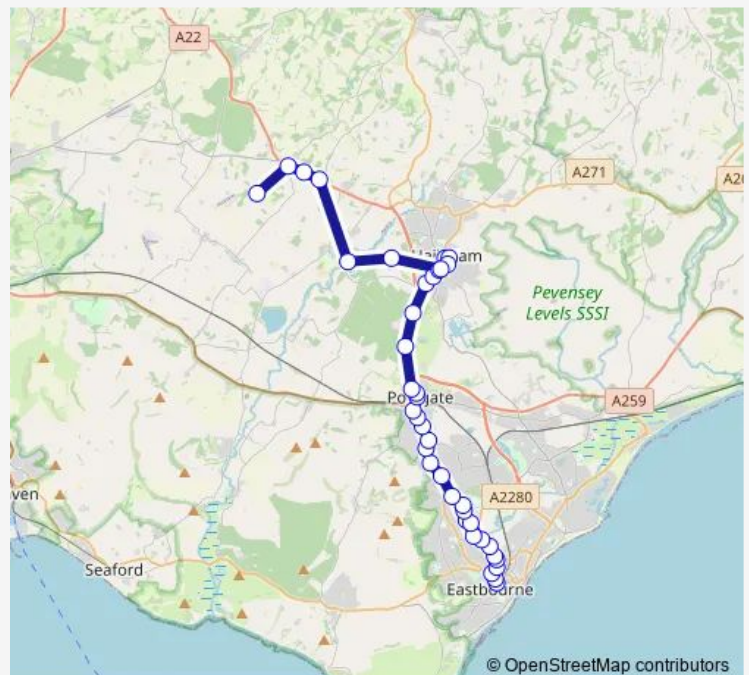

### Route schedule

Deanland Wood Caravan Park — Cornfield Road

Monday —

Tuesday 09:00-11:05

Wednesday —

Thursday 09:00-11:05

Friday —

Saturday —

### Route info

Direction: Deanland Wood Caravan Park

Stops: 47

Trip Duration: 0 hour 42 min

48 — Eastbourne - Hailsham - Deanland Wood

Diplocks Way

Ingrams Way

Woodside Hall