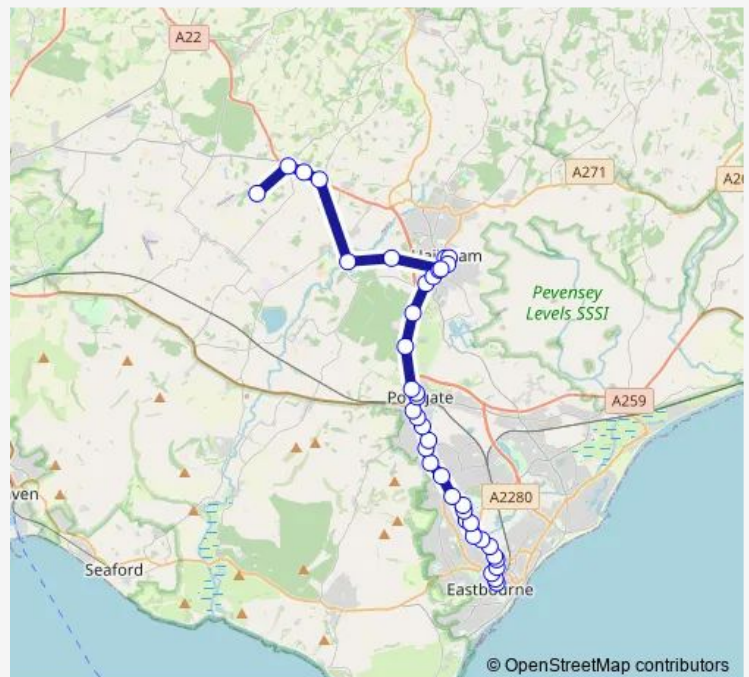

### Route schedule

Deanland Wood Caravan Park — Cornfield Road

Monday —

Tuesday 09:00-10:40

Wednesday —

Thursday 09:00-10:40

Friday —

Saturday —

### Route info

Direction: Deanland Wood Caravan Park

Stops: 47

Trip Duration: 0 hour 43 min

48 — Eastbourne - Hailsham - Deanland Wood

BusMaps

Diplocks Way

Ingrams Way