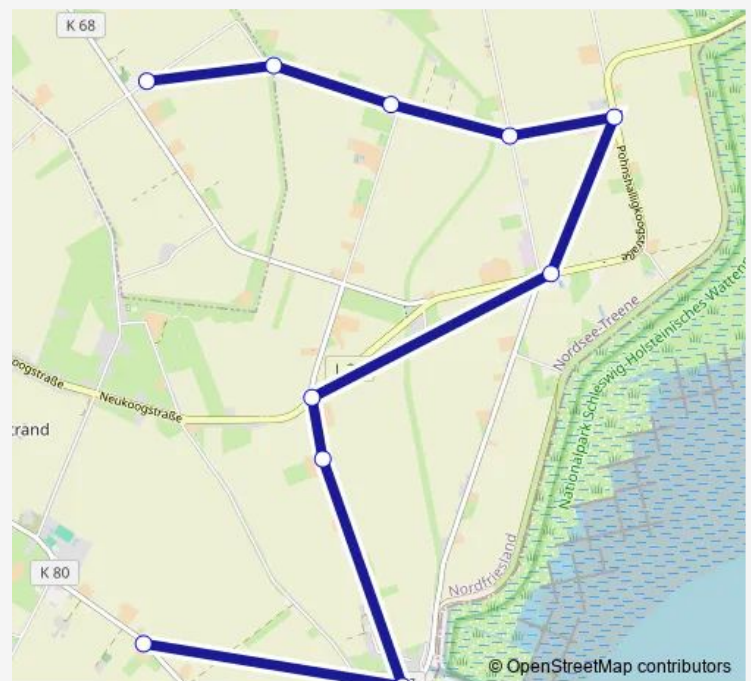

Nordstrand, Längsweg, Mast 1u

Nordstrand, Martens, Mast 1l

Wobbenbüll, Damm, Mast 2u

### Route schedule

Elisab.-Soph.-Koog, Carstensen, Mast 1o — Wobbenbüll, Damm, Mast 2u

Monday 13:40-14:45

Tuesday 13:40-14:45

Wednesday 13:40-14:45

Thursday 13:40-14:45

Friday 13:40

Saturday —

### Route info

Direction: Elisab.-Soph.-Koog, Carstensen, Mast 1o

Stops: 6

Trip Duration: 0 hour 10 min

■ 48