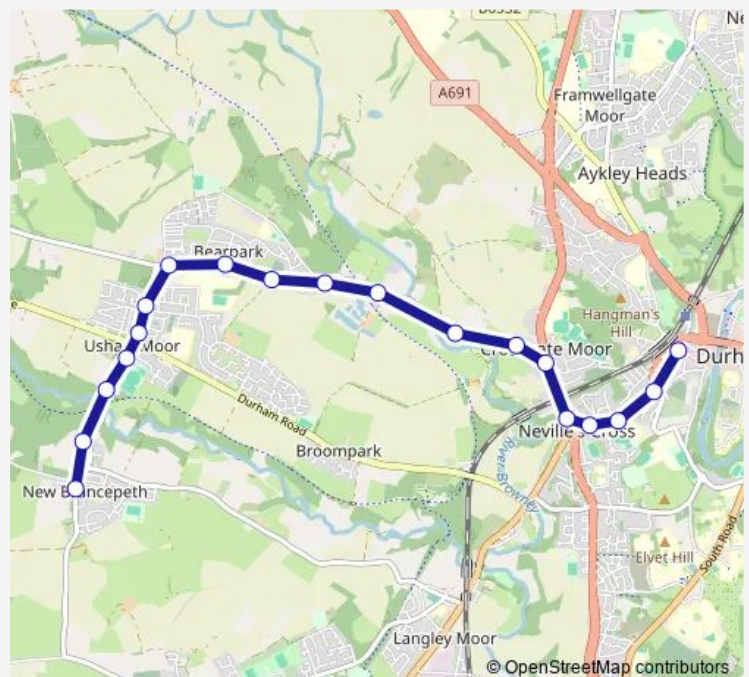

### Route schedule

Bus Station Stand A — Club

Monday 06:21-23:22

Tuesday 06:21-23:22

Wednesday 06:21-23:22

Thursday 06:21-23:22

Friday 06:21-23:22

Saturday 06:52-23:22

### Route info

Direction: Bus Station Stand A

Stops: 19

Trip Duration: 0 hour 17 min

■ 48 — Durham - New Brancepeth

BusMaps

## Route info

Direction: Club

Stops: 25

Trip Duration: 0 hour 20 min

## Route info

Direction: Club

Stops: 25

Trip Duration: 0 hour 23 min

48 Bus time schedules and route maps are available in an offline PDF at [busmaps.com](https://busmaps.com). Use the [busmaps.com](https://busmaps.com) website to see live bus times, train schedule or subway schedule, and step-by-step directions for all public transit in Durham