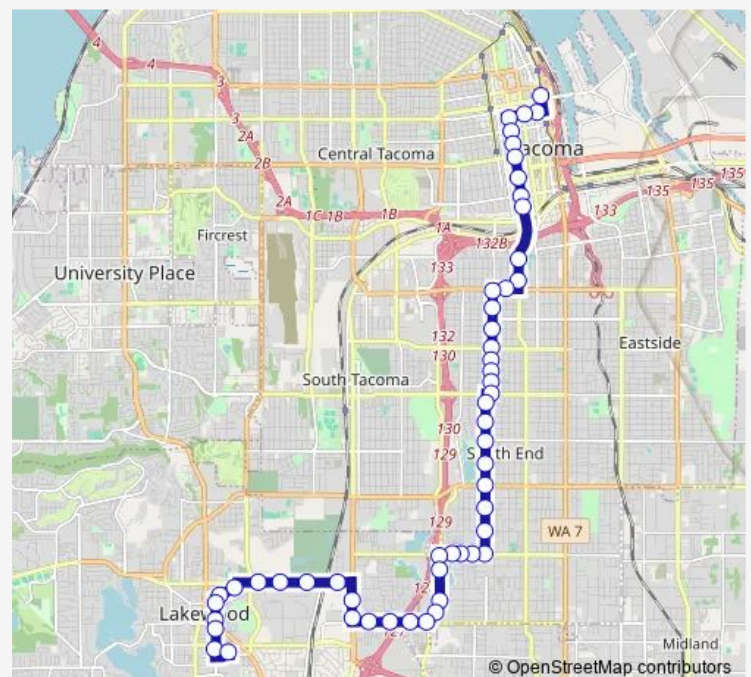

96th St S & Steele St S

Steele St & S 96th St

Steele St & Hosmer St

Hosmer St & S 92nd St

Route schedule

Lakewood TC - Zone J — Commerce St Station - Zone F

Monday 05:25-20:55

Tuesday 05:25-20:55

Wednesday 05:25-20:55

Thursday 05:25-20:55

Friday 05:25-20:55

Saturday 08:00-20:00

Sunday 08:00-19:00

Route info

Direction: Lakewood TC - Zone J

Stops: 56

Trip Duration: 0 hour 48 min

48 — Sheridan / M St

Hosmer St S & 8711 S Hosmer St

Hosmer St & S 84th St

84th St S & Alaska

84th St S & Ainsworth Ave

Sheridan Ave S & S 83rd St

Sheridan Ave S & S 80th St

Friday 05:29-20:59

Saturday 07:10-19:10

Sunday 07:10-19:10

Route info

Direction: Commerce St Station - Zone C

Stops: 53

Trip Duration: 0 hour 45 min

Sheridan Ave S & S 72nd St