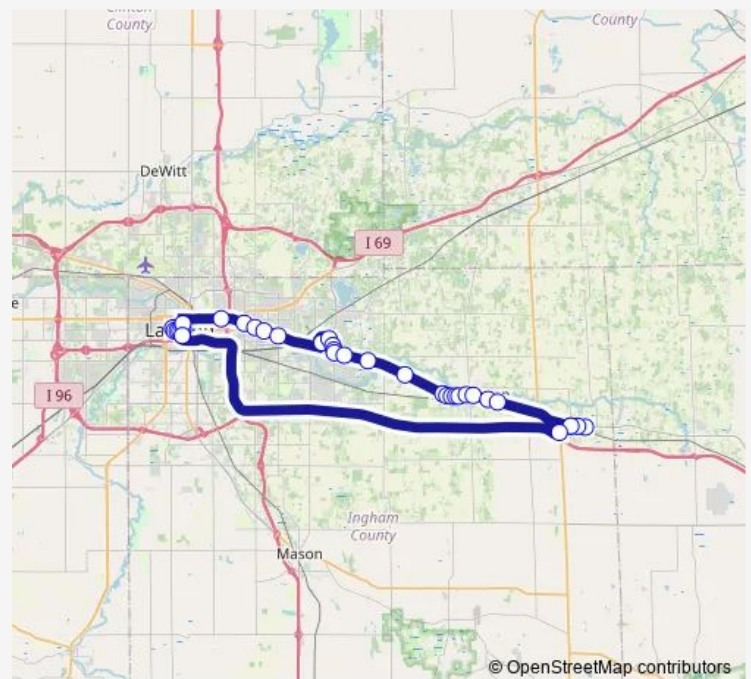

NBD Grand past Shiawassee St

EBD Saginaw past Kipling Blvd

EBD Grand River past Harrison

EBD Gr. River past Abbot Rd

EBD Gr. River Ave past Farm Lane

EBD Gr. River Ave past S Hagadorn

Meridian Mall

EBD Central Park past Marsh

SBD Central Park at Newman

SBD Central Park before Grand River

EBD Grand River past Dobie

EBD Gr River past Paddock Farms

Route schedule

Cata Trans Center — Cata Trans Center

| | |
|-----------|-------|
| Monday | 17:00 |
| Tuesday | 17:00 |
| Wednesday | 17:00 |
| Thursday | 17:00 |
| Friday | 17:00 |
| Saturday | — |
| Sunday | — |

Route info

Direction: Cata Trans Center

Stops: 38

Trip Duration: 1 hour 23 min

48 — Williamston-Webberville Ltd

EBD Grand River past Van Atta

EBD Grand River past Burkly

EBD Grand River past Lay Ave

EBD Grand River Before Corwin

EBD Grand River before Love St

EBD Grand River past Wint St

EBD Grand River At Mccormick

EBD Grand River After Jackson

EBD Grand River at Water St

EBD Grand River past Skirting Av