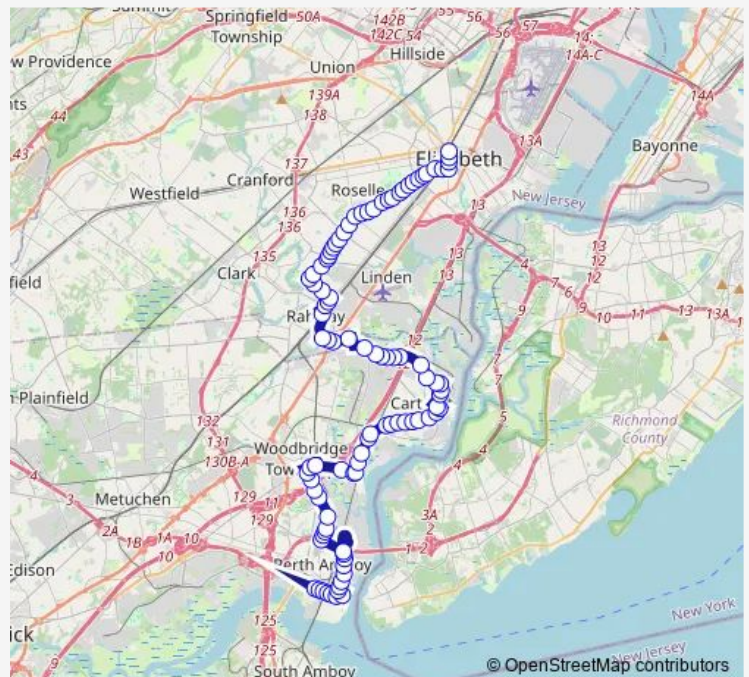

### Route schedule

Broad ST AT Jersey St — Woodbridge Center Mall

Monday 06:45

Tuesday 06:45

Wednesday 06:45

Thursday 06:45

Friday 06:45

Saturday 22:10-23:10

### Route info

Direction: Broad ST AT Jersey St

Stops: 84

Trip Duration: 1 hour 1 min

Saint Georges AVE AT Walnut St

SAINT GEORGES AVE AT BALDWIN AVE

ST Georges AVE AT Wood Ave

Saint Georges AVE AT Summit Terrace