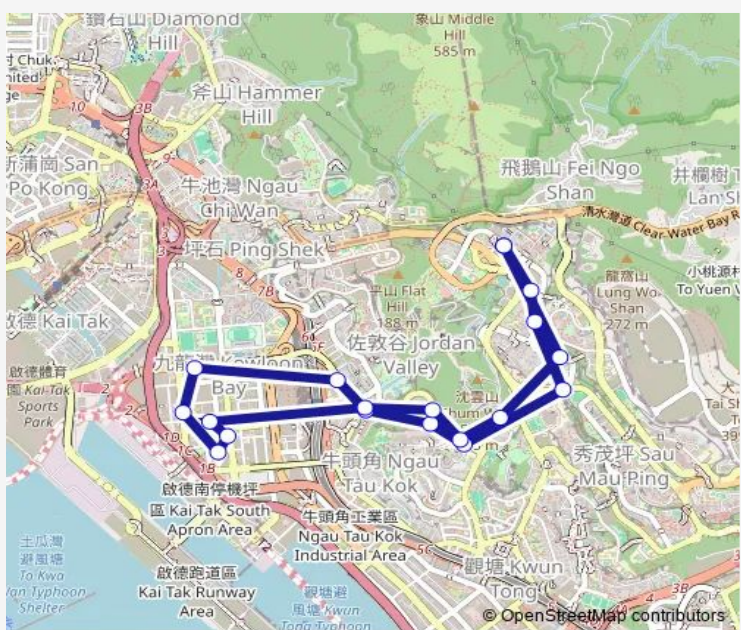

**Bus 48 Shun LEE - Kowloon BAY (Circular)**

[Go to website](#)

**Direction**  
 LEE ON ROAD, NEAR LEE MING HOUSE, SHUN LEE ESTATE|LEE ON ROAD, NEAR LEE MING HOUSE, SHUN LEE ESTATE — LEE ON ROAD, NEAR LEE MING HOUSE, SHUN LEE ESTATE|LEE ON ROAD, NEAR LEE MING HOUSE, SHUN LEE ESTATE  
 19 stops  
[Open route schedule](#)

- LEE ON ROAD, NEAR LEE MING HOUSE, SHUN LEE ESTATE|LEE ON ROAD, NEAR LEE MING HOUSE, SHUN LEE ESTATE
- SHUN KING STREET, NEAR LEE FOO HOUSE, SHUN LEE ESTATE
- LEE ON ROAD, OPPOSITE ON YAT HOUSE, SHUN ON ESTATE
- SAU MAU PING ROAD, OPPOSITE NING PO NO.2 COLLEGE
- CHUN WAH ROAD, LOK WAH ESTATE COMMUNITY CENTRE
- CHUN WAH ROAD, NEAR PO WAH HOUSE
- CHUN WAH ROAD, NEAR ON KAY COMMERCIAL CENTRE, ON KAY COURT
- Ngau TAU KOK Road, Opposite Block A, Amoy Gardens
- KAI CHEUNG ROAD, NEAR KELLETT SCHOOL
- WANG KWONG ROAD, NEAR LAM WAH STREET PLAYGROUND
- THE LAYBY INSIDE MEGA BOX
- WANG CHIU ROAD, NEAR ZERO CARBON BUILDING|WANG CHIU ROAD, OPPOSITE EXCHANGE TOWER
- KOWLOON BAY PUBLIC TRANSPORT TERMINUS (ENTERPRISE SQUARE)

**Route schedule**  
 LEE ON ROAD, NEAR LEE MING HOUSE, SHUN LEE ESTATE|LEE ON ROAD, NEAR LEE MING HOUSE, SHUN LEE ESTATE — LEE ON ROAD, NEAR LEE MING HOUSE, SHUN LEE ESTATE|LEE ON ROAD, NEAR LEE MING HOUSE, SHUN LEE ESTATE

Monday	06:00-21:25
Tuesday	06:00-21:25
Wednesday	06:00-21:25
Thursday	06:00-21:25
Friday	06:00-21:25
Saturday	06:00-21:25
Sunday	06:00-21:25

**Route info**  
 Direction: LEE ON ROAD, NEAR LEE MING HOUSE, SHUN LEE ESTATE|LEE ON ROAD, NEAR LEE MING HOUSE, SHUN LEE ESTATE  
 Stops: 19  
 Trip Duration: 0 hour 29 min