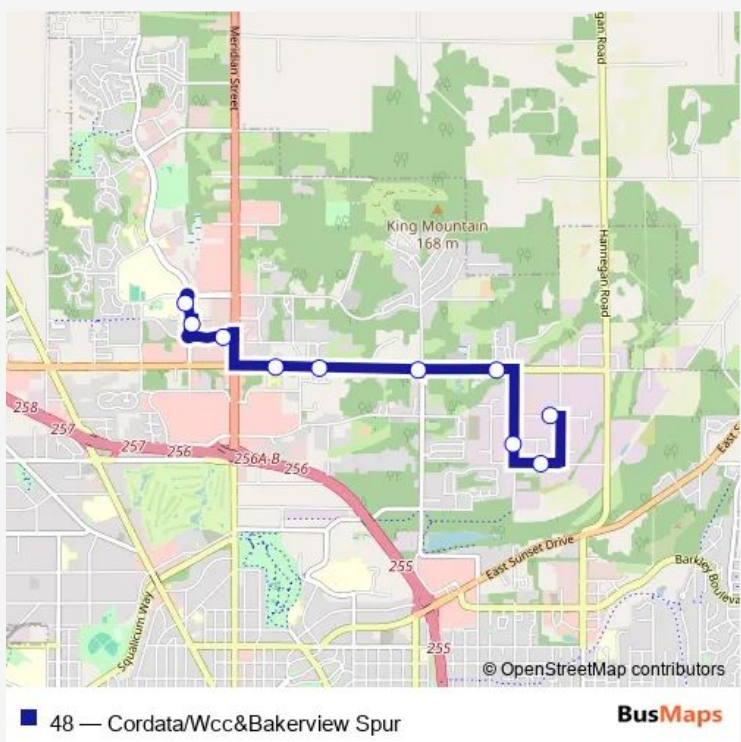

Bus 48 Cordata/Wcc&Bakerview Spur

[Go to website](#)

Direction
 Cordata Station — Midway Ln at Bakerview Spur
 10 stops
[Open route schedule](#)

- Cordata Station
- Cordata Pkwy at Whatcom Community College
- Westerly Rd at Meridian St
- Bakerview Rd at Deemer Rd
- Bakerview Rd at Deemer Rd
- Bakerview Rd at James St
- Bakerview Rd at Kramer Ln
- Irongate Rd at Alpine Way
- Division St at Bakerview Spur
- Midway Ln at Bakerview Spur

Route schedule
 Cordata Station — Midway Ln at Bakerview Spur

| | |
|-----------|-------------|
| Monday | 07:05-18:05 |
| Tuesday | 07:05-18:05 |
| Wednesday | 07:05-18:05 |
| Thursday | 07:05-18:05 |
| Friday | 07:05-18:05 |
| Saturday | 09:05-18:05 |
| Sunday | — |

Route info
 Direction: Cordata Station
 Stops: 10
 Trip Duration: 0 hour 10 min

Direction

Midway Ln at Bakerview Spur — Cordata Station

7 stops

[Open route schedule](#)

Midway Ln at Bakerview Spur

Bakerview Rd at Kramer Ln

Tuesday 08:15-18:15

Wednesday 08:15-18:15

Thursday 08:15-18:15

Friday 08:15-18:15

Saturday 09:15-18:15

Sunday —

Route info

Direction: Midway Ln at Bakerview Spur