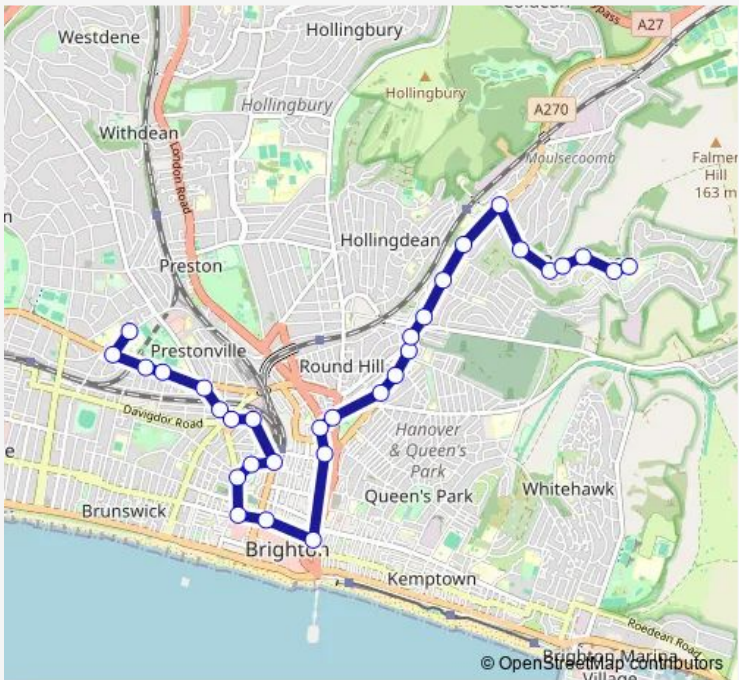

Bus 48 Brighton - Bevendean

[Go to website](#)

Direction
 Cardinal Newman School — School

31 stops

[Open route schedule](#)

- Cardinal Newman School
- The Upper Drive
- Silverdale Road
- Montefiore Road North
- Bhasvic
- Seven Dials
- Seven Dials
- Compton Avenue
- Brighton Station
- Upper Gloucester Road
- Buckingham Road
- Churchill Square
- Portland Street
- Old Steine
- St Peter's Church
- London Road Shops
- Open Market
- Elm Grove
- St Paul's Street
- Melbourne Street
- Sainsbury's

Route schedule
 Cardinal Newman School — School

Monday	05:11-23:59
Tuesday	05:11-23:59
Wednesday	05:11-23:59
Thursday	05:11-23:59
Friday	05:11-23:59
Saturday	06:32-23:59
Sunday	07:18-23:27

Route info

Direction: Cardinal Newman School

Stops: 31

Trip Duration: 0 hour 54 min

48 — Brighton - Bevendean BusMaps

Lewes Road Bus Garage

Coombe Road

Mithras House

Brighton University

The Avenue Steps

Manton Road

The Avenue Shops

Hazelgrove

Surgery

School

Direction

School — Cardinal Newman School

41 stops