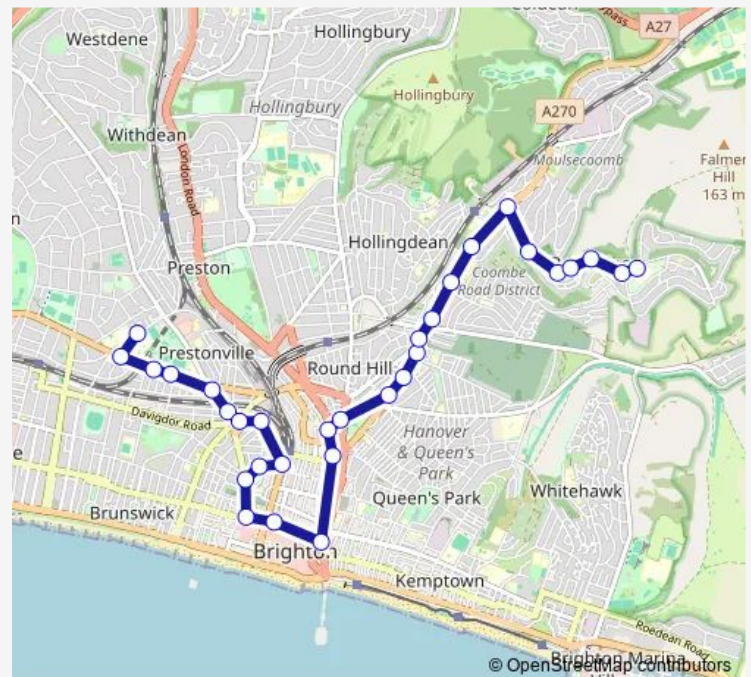

Thursday 05:11-23:59

Friday 05:11-23:59

Saturday 06:32-23:59

Sunday 07:18-23:27

Route info

Direction: Cardinal Newman School

Stops: 31

Trip Duration: 0 hour 54 min

48 — Brighton - Bevendean

Lewes Road Bus Garage

Coombe Road

Mithras House

Brighton University

The Avenue Steps

Manton Road

The Avenue Shops

Hazelgrove

Surgery

School

Direction

School — Cardinal Newman School

41 stops

[Open route schedule](#)

School