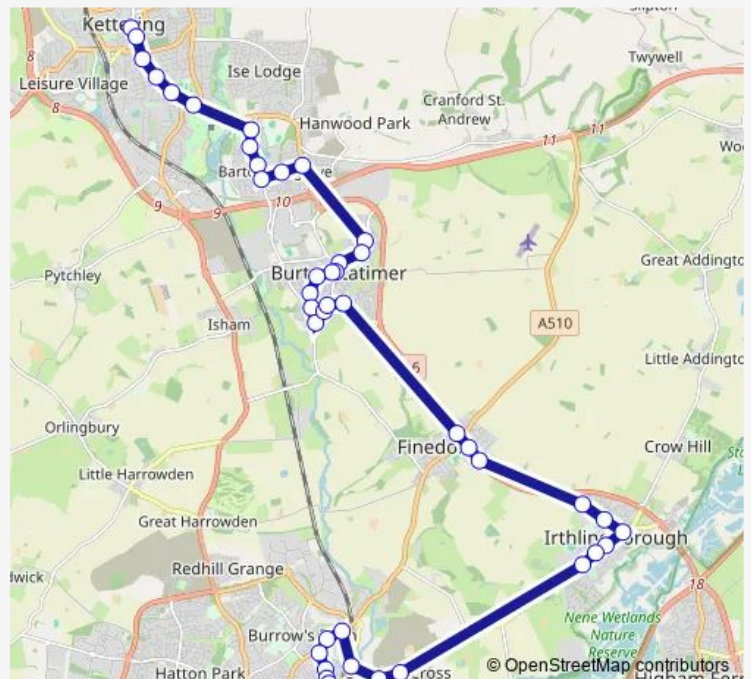

Post Office

Nursing Home

Elsden Road

Dryden Road

Whitworth Road

Leys Road

Paling Close

Eastfield Road

Hillside Road

The Locomotive PH

Roundhouse Way

Driver Way

Irthlinborough Road

Victoria Street

The Horseshoe PH

Church Street

Thursday 06:50-20:50

Friday 06:50-20:50

Saturday 06:50-19:00

Sunday 08:59-19:00

Route info

Direction: Church Street Interchange

Stops: 45

Trip Duration: 0 hour 54 min