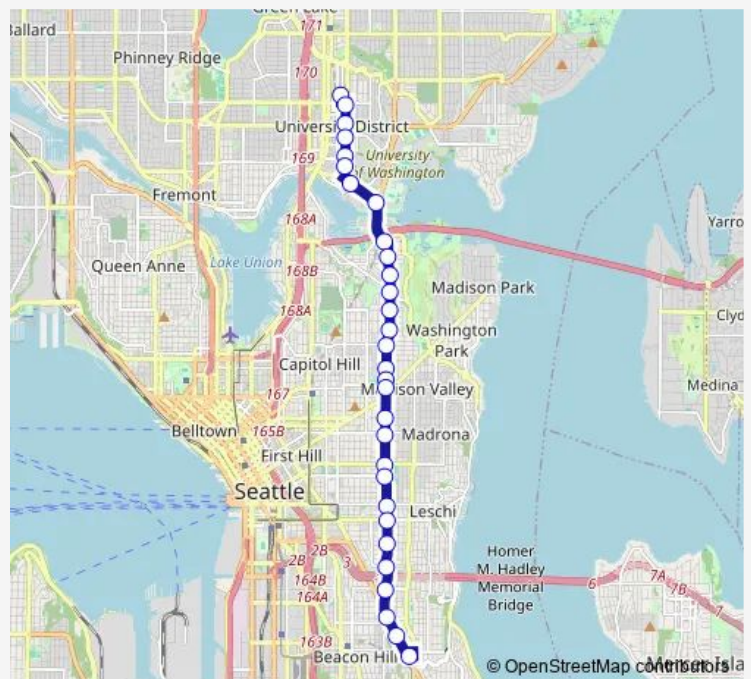

23rd Ave & E Jefferson St

### Route schedule

12th Ave NE & NE 47th St — Mount Baker Transit Center - Bay 2

Monday —

Tuesday —

Wednesday —

Thursday —

Friday —

Saturday 05:11-02:18<sup>+1</sup>

### Route info

Direction: 12th Ave NE & NE 47th St

Stops: 29

Trip Duration: 0 hour 31 min

23rd Ave S & E Yesler Way

23rd Ave S & S Jackson St

23rd Ave S & S Dearborn St

23rd Ave S & S Judkins St