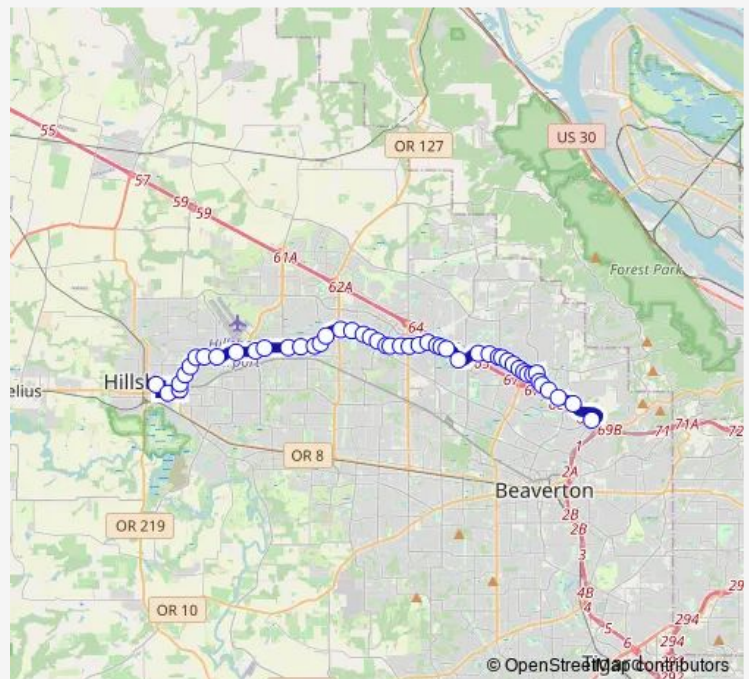

[Go to website](#)

Direction
 Hillsboro Transit Center — Sunset Transit Center
 49 stops
[Open route schedule](#)

- Hillsboro Transit Center
- SE Oak & 7th
- SE 10th & Baseline
- SE 10th & E Main
- NE Cornell & Jackson
- NE Cornell & Grant
- NE Cornell & Arrington
- NE Cornell & Hillaire Dr
- NE Cornell & 25th
- NE Cornell & 34th
- NE Cornell & Brookwood Pkwy
- NE Cornell & 48th
- NE Cornell & Elam Young East
- NE Cornell & Orenco Station Pkwy
- NE Cornell & Century
- NE Cornell & Walbridge
- NE Cornell & Butler
- NE Cornell & Cornelius Pass
- NE Cornell & Aloclek
- NE Cornell & John Olsen Ave
- NE Cornell & Overlook Dr

Route schedule

Hillsboro Transit Center — Sunset Transit Center

Monday	05:00-23:32
Tuesday	05:00-23:30
Wednesday	05:00-23:32
Thursday	05:00-23:30
Friday	05:00-23:30
Saturday	05:02-23:32
Sunday	05:02-23:32

Route info

Direction: Hillsboro Transit Center
 Stops: 49
 Trip Duration: 0 hour 45 min

48 — Cornell

NE Cornell & Amberglen Pkwy

NE Cornell & Stucki

NE Cornell & 102nd

NE Cornell & 106th

NW Cornell & 185th

Friday 04:55-23:42

Saturday 04:55-23:41

Sunday 04:55-23:41

Route info

Direction: Sunset Transit Center

Stops: 54

Trip Duration: 0 hour 47 min

NE Cornell & NW 185th