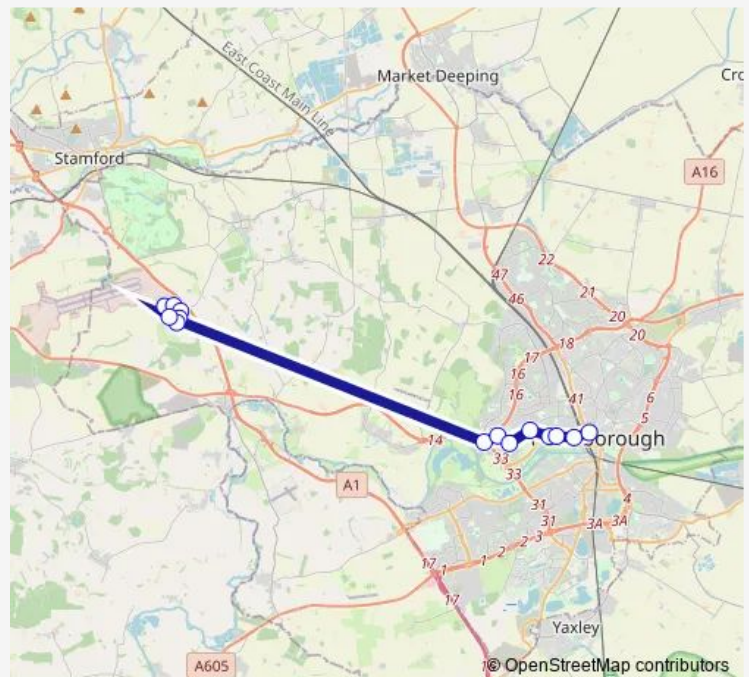

Bus 48 Wittering - Peterborough

[Go to website](#)

Direction

Post Office — Queensgate Bus Stn

14 stops

[Open route schedule](#)

Post Office

Exeter Road

Thorpe Meadows

High School

Kirkwood Close

Queensgate Bus Stn

Route schedule

Post Office — Queensgate Bus Stn

Monday 07:35

Tuesday 07:35

Wednesday 07:35

Thursday 07:35

Friday 07:35

Saturday —

Sunday —

Route info

Direction: Post Office

Stops: 14

Trip Duration: 0 hour 35 min

■ 48 — Wittering - Peterborough

Direction

Robins Field — Queensgate Bus Stn

14 stops

[Open route schedule](#)

Robins Field

Old North Rd