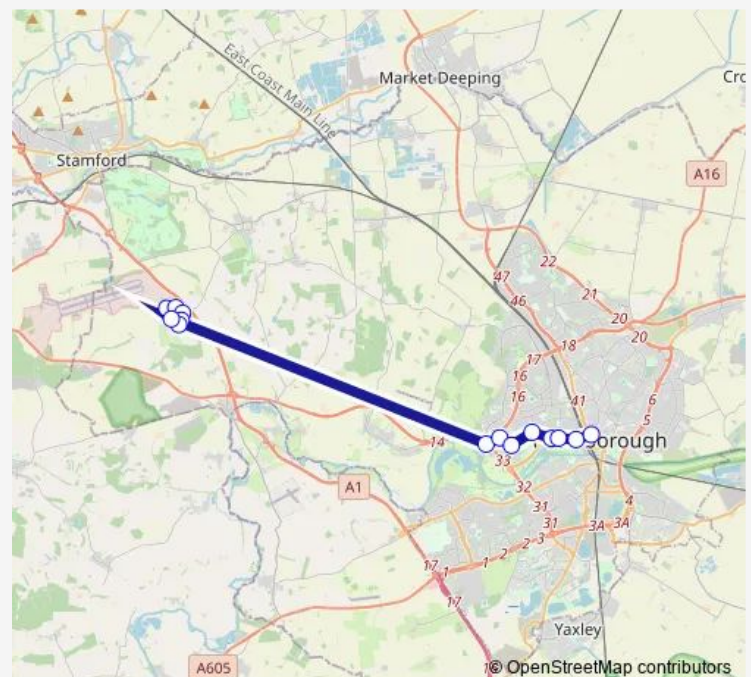

Bus 48 Wittering - Peterborough

[Go to website](#)

Direction

Post Office — Queensgate Bus Stn

14 stops

[Open route schedule](#)

Post Office

Exeter Road

Thorpe Meadows

High School

Kirkwood Close

Queensgate Bus Stn

Route schedule

Post Office — Queensgate Bus Stn

Monday 07:35

Tuesday 07:35

Wednesday 07:35

Thursday 07:35

Friday 07:35

Saturday —

Sunday —

Route info

Direction: Post Office

Stops: 14

Trip Duration: 0 hour 35 min

■ 48 — Wittering - Peterborough

Direction

Robins Field — Queensgate Bus Stn

14 stops

[Open route schedule](#)

Robins Field

Old North Rd