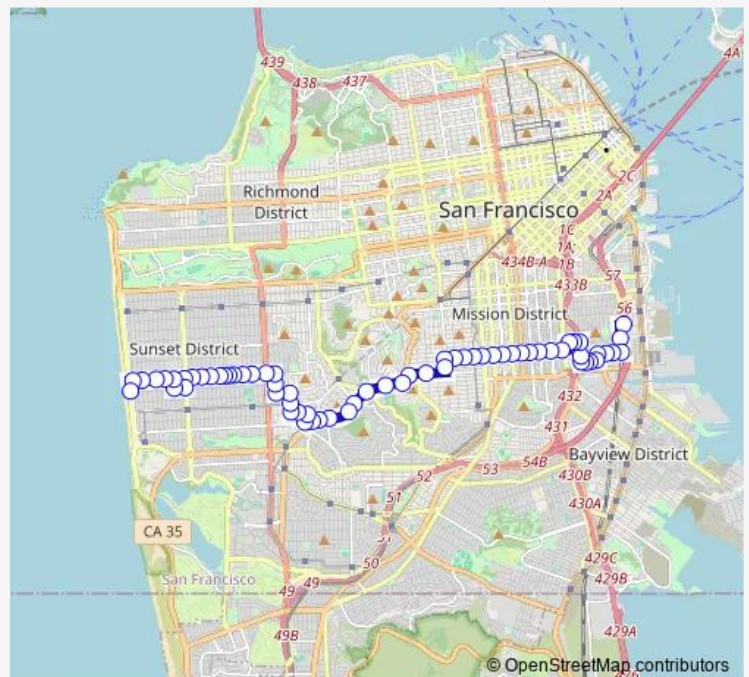

Pennsylvania Avenue & 25th Street

25th St & Dakota St

25th St & Connecticut St

25th St & Wisconsin St

26th St & Wisconsin St

26th St & De Haro St

26th St & Rhode Island St

Kansas St & 26th St

24th St & South Van Ness Ave

24th St & Mission St

24th St & Valencia St

Route schedule

22nd St & Iowa St — 24th St & Castro St

Monday	03:02-02:32 ⁺¹
Tuesday	03:02-02:32 ⁺¹
Wednesday	03:02-02:32 ⁺¹
Thursday	03:02-02:32 ⁺¹
Friday	03:02-02:32 ⁺¹
Saturday	03:02-02:32 ⁺¹
Sunday	03:02-02:32 ⁺¹

Route info

Direction: 22nd St & Iowa St

Stops: 27

Trip Duration: 0 hour 19 min

48 — Quintara-24th Street

24th St & Guerrero St

24th St & Dolores St

24th St & Church St

24th St & Sanchez St

24th St & Noe St

24th St & Castro St

Direction

25th St & Noe St — 22nd St & Iowa St

30 stops

[Open route schedule](#)

25th St & Noe St