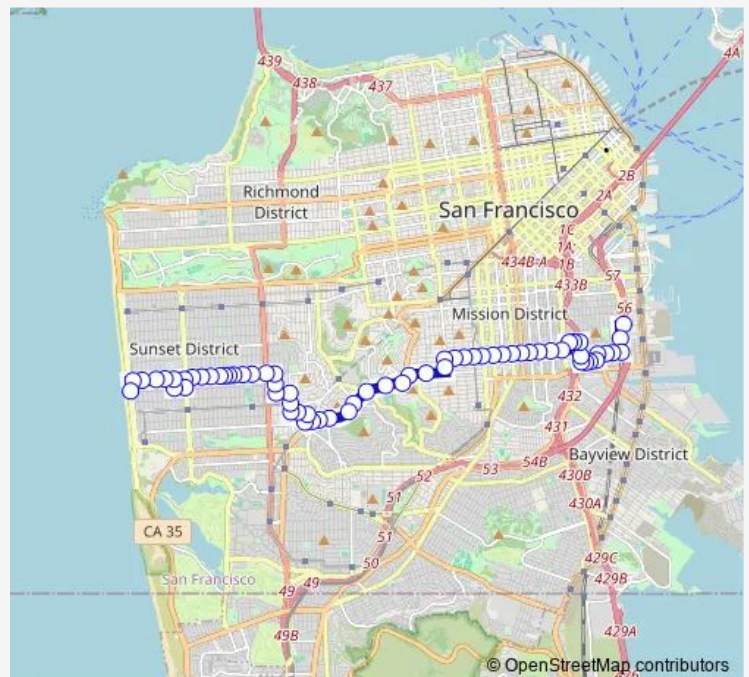

Pennsylvania Avenue & 25th Street

25th St & Dakota St

25th St & Connecticut St

25th St & Wisconsin St

26th St & Wisconsin St

26th St & De Haro St

26th St & Rhode Island St

Kansas St & 26th St

Thursday 03:02-02:32⁺¹

Friday 03:02-02:32⁺¹

Saturday 03:02-02:32⁺¹

Sunday 03:02-02:32⁺¹

Route info

Direction: 22nd St & Iowa St

Stops: 27

Trip Duration: 0 hour 19 min

24th St & Guerrero St

24th St & Dolores St

24th St & Church St

24th St & Sanchez St

24th St & Noe St

24th St & Castro St

Direction

25th St & Noe St — 22nd St & Iowa St

30 stops

[Open route schedule](#)

25th St & Noe St

24th St & Sanchez St

24th St & Church St

24th St & Dolores St

24th St & Guerrero St

24th St & Valencia St