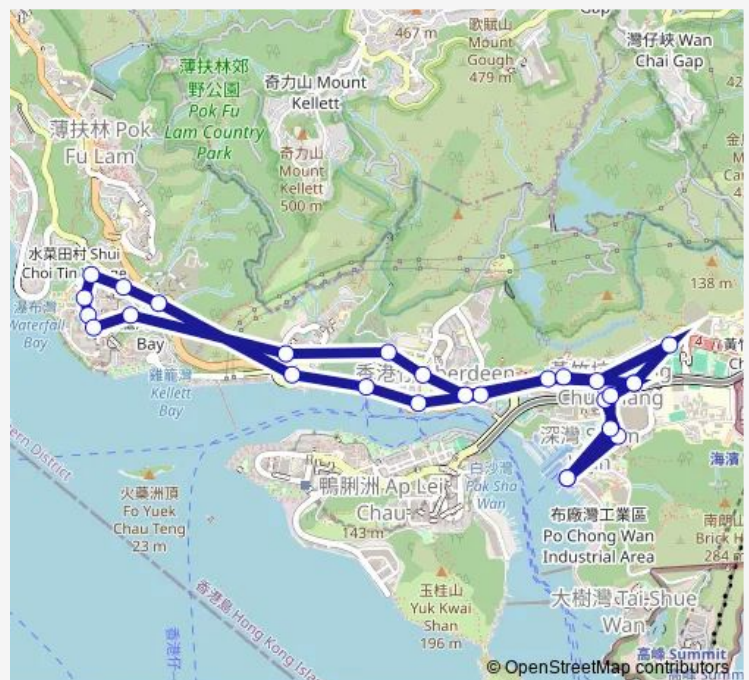

[Ctb] Aberdeen Promenade, Aberdeen Praya Road[[Kmb+Ctb] Aberdeen Promenade/<Br>Aberdeen Promenade, Aberdeen Praya Road

[Ctb] Aberdeen Wholesale Fish Market, Aberdeen Praya Road[[Kmb+Ctb] Aberdeen Wholesale Fish Market/<Br>Aberdeen Wholesale Fish Market, Aberdeen Praya Road

### Route schedule

[Ctb] Ocean Park[[Kmb+Ctb] Ocean Park/<Br>Ocean Park — [Ctb] Ocean Park[[Kmb+Ctb] Ocean Park/<Br>Ocean Park

Monday	—
Tuesday	—
Wednesday	—
Thursday	—
Friday	—
Saturday	16:55
Sunday	07:55-17:55

### Route info

Direction: [Ctb] Ocean Park[[Kmb+Ctb] Ocean Park/<Br>Ocean Park

Stops: 30

Trip Duration: 0 hour 19 min

[Ctb] TIN WAN Street, Aberdeen Praya Road[[Kmb+Ctb]  
TIN WAN Street/<Br>Tin WAN Street, Aberdeen Praya  
Road