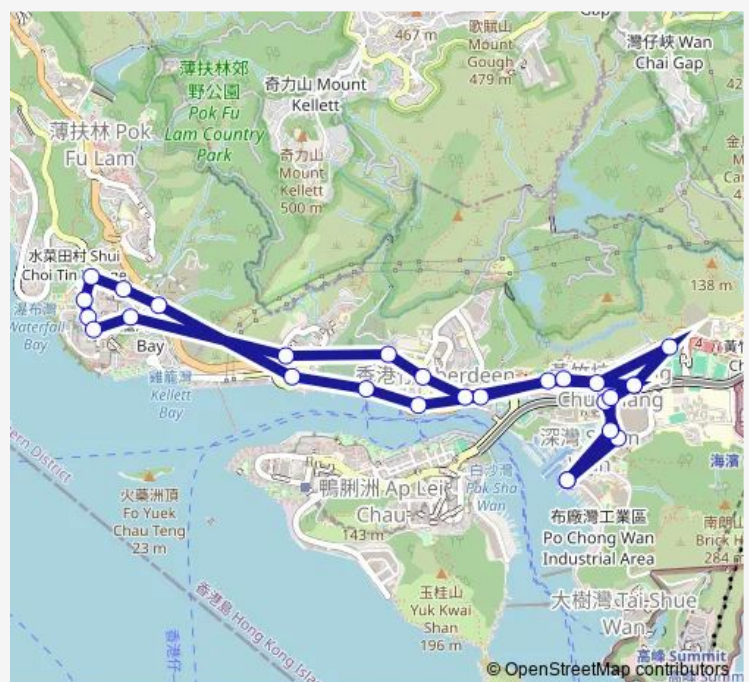

[Ctb] Aberdeen Promenade, Aberdeen Praya Road[[Kmb+Ctb] Aberdeen Promenade/<Br>Aberdeen Promenade, Aberdeen Praya Road

[Ctb] Aberdeen Wholesale Fish Market, Aberdeen Praya Road[[Kmb+Ctb] Aberdeen Wholesale Fish Market/<Br>Aberdeen Wholesale Fish Market, Aberdeen Praya Road

### Route schedule

[Ctb] Ocean Park[[Kmb+Ctb] Ocean Park/<Br>Ocean Park — [Ctb] Ocean Park[[Kmb+Ctb] Ocean Park/<Br>Ocean Park

Monday	—
Tuesday	—
Wednesday	—
Thursday	—
Friday	—
Saturday	16:55
Sunday	07:55-17:55

### Route info

Direction: [Ctb] Ocean Park[[Kmb+Ctb] Ocean Park/<Br>Ocean Park

Stops: 30

Trip Duration: 0 hour 19 min

[Ctb] TIN WAN Street, Aberdeen Praya Road[[Kmb+Ctb]  
TIN WAN Street/<Br>Tin WAN Street, Aberdeen Praya  
Road