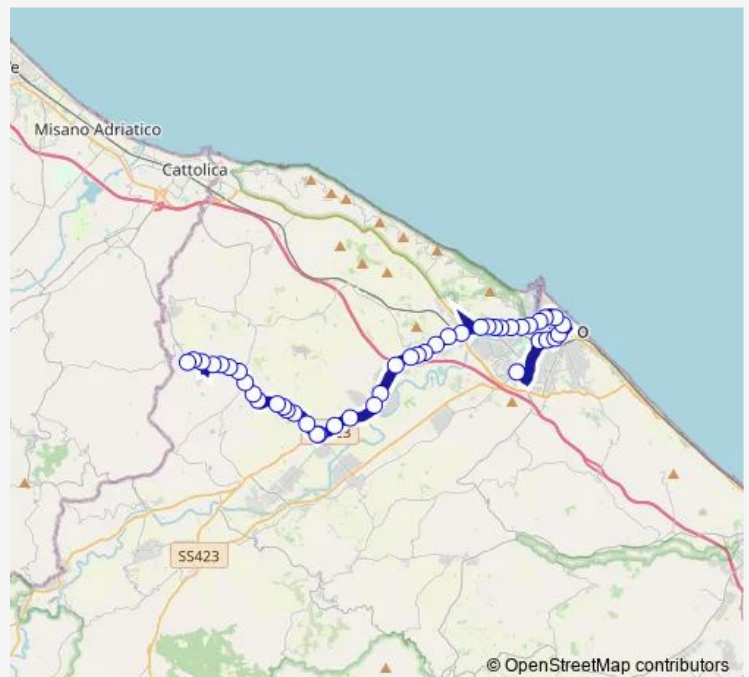

Montefeltro 1

Montefeltro 2 (Bivio Tre Ponti)

Montefeltro 3 (Campanara)

**Route schedule**

Campus park (Goito) — Tavullia (Capolinea)

Monday 07:45-19:15

Tuesday 07:45-19:15

Wednesday 07:45-19:15

Thursday 07:45-19:15

Friday 07:45-19:15

Saturday 07:45-19:15

Sunday —

**Route info**

Direction: Campus park (Goito)

Stops: 44

Trip Duration: 0 hour 48 min

## Route info

Direction: Dei Canonici

Stops: 8

Trip Duration: 0 hour 25 min