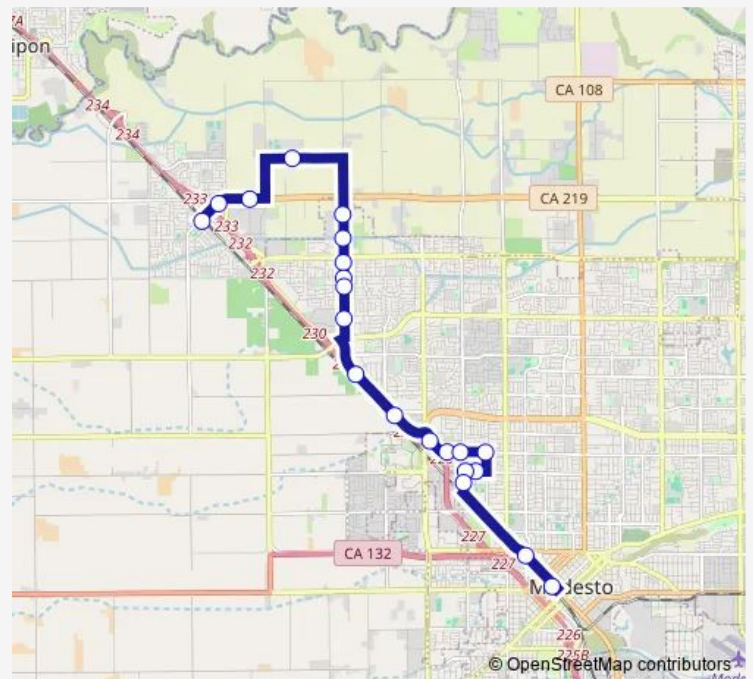

## Bus 48 Route 48

[Go to website](#)

**Direction**  
 Elm St & Broadway Ave — Bay D - Modesto Transit Center  
 - exit on

21 stops

[Open route schedule](#)

- Elm St & Broadway Ave
- Kiernan Ave & Sisk Rd
- Kiernan Ave & Nutcracker Ln
- Gregori HS - Pirrone Rd
- Kaiser Hospital Southbound - Dale Rd
- Dale Rd & Bangs Ave
- Dale Rd & Pelandale Ave
- Dale Rd & Snyder Ave
- Dale Rd & Nightingale Dr
- Dale Rd & Veneman Ave
- Sisk Rd & Brenner Way
- Sisk Rd & Plaza Pkw
- Orangeburg Ave & Evergreen Ave
- Orangeburg Ave & Martin Ave
- Orangeburg Ave & Carver Rd
- Orangeburg Ave & Kearney Ave
- Roseburg Ave & Del Vale Ave
- Roseburg Ave & Carver Rd
- Carver Rd & 9th St
- 9th St & O St
- Bay D - Modesto Transit Center - exit on

### Route schedule

Elm St & Broadway Ave — Bay D - Modesto Transit Center  
 - exit on

Monday	07:06-19:08
Tuesday	07:06-19:08
Wednesday	07:06-19:08
Thursday	07:06-19:08
Friday	07:06-19:08
Saturday	08:01-19:04
Sunday	09:05-17:02

### Route info

Direction: Elm St & Broadway Ave

Stops: 21

Trip Duration: 0 hour 37 min

48 — Route 48

## Direction

Bay D - Modesto Transit Center - exit on — Elm St & Broadway Ave

32 stops

[Open route schedule](#)

Bay D - Modesto Transit Center - exit on

9th St & K St

9th St & O St

9th St & Coldwell Ave