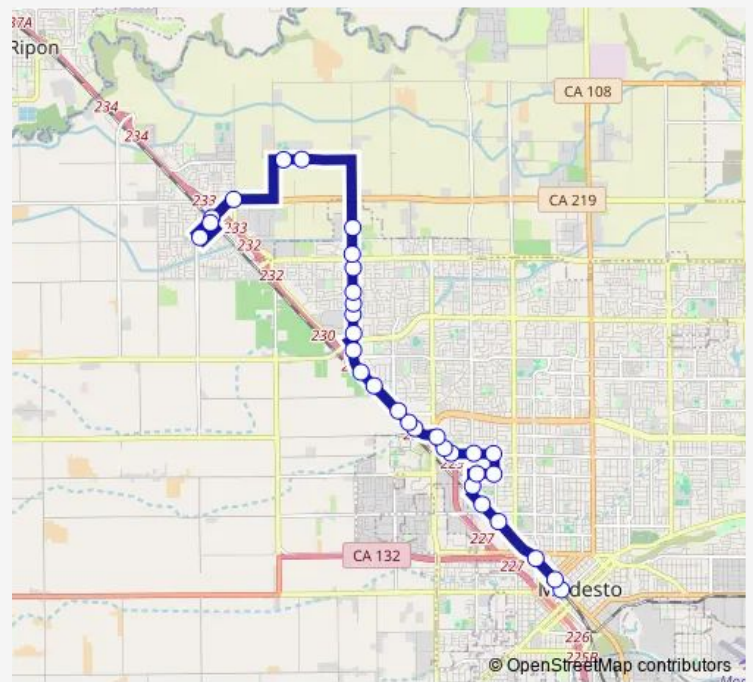

## Bus 48 Route 48

[Go to website](#)

**Direction**  
 Modesto Transit Center — Elm St & Broadway Ave  
 32 stops  
[Open route schedule](#)

- Modesto Transit Center
- 9th St & K St
- 9th St & O St
- 9th St & Coldwell Ave
- N 9th St & Caldwell Ave
- Carver Rd & 9th St
- Roseburg Ave & Carver Rd
- Roseburg Ave & Kearney Ave
- Orangeburg Ave & Kearney Ave
- Orangeburg Ave & Carver Rd
- Orangeburg Ave & Martin Ave
- Orangeburg Av between Martin & Evergreen
- Orangeburg Ave & Evergreen Ave
- Sisk Rd & Briggsmore Ave
- Sisk Rd & Plaza Pkw
- Sisk Rd & Plaza Pkw
- Sisk Rd & Earl St
- Sisk Rd & Brenner Way
- Sisk Rd & Rumble Rd
- Dale Rd & Standiford Rd
- Dale Rd & Veneman Ave

### Route schedule

Modesto Transit Center — Elm St & Broadway Ave

Monday	06:30-18:30
Tuesday	06:30-18:30
Wednesday	06:30-18:30
Thursday	06:30-18:30
Friday	06:30-18:30
Saturday	07:30-18:30
Sunday	08:30-16:30

### Route info

Direction: Modesto Transit Center  
 Stops: 32  
 Trip Duration: 0 hour 39 min

48 — Route 48

Dale Rd & Nightingale Dr

Dale Rd & Snyder Ave

Dale Rd & Pelandale Ave

Dale Rd & Pelandale Ave

Kaiser Hospital Northbound - Dale Rd

Gregori HS - Pirrone Rd

Gregori HS - Pirrone Rd & Stoddard Rd

Kienan Ave & Sisk Rd

Kiernan Ave & Salida Blvd

Sequoia St & Shearer Ave

Elm St & Broadway Ave

**Direction**

Elm St &amp; Broadway Ave — Modesto Transit Center